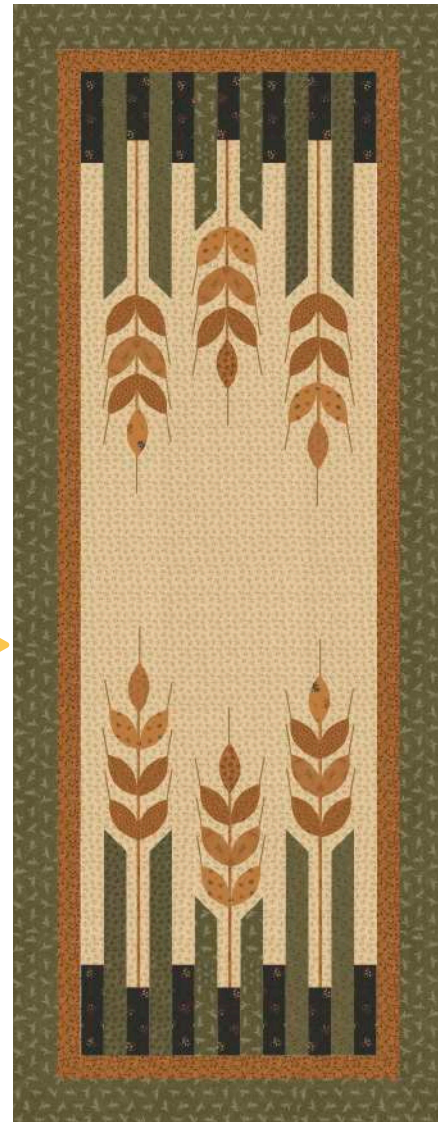

Quilt • 72" x 84"

Runner • 19" x 50"

Pillow • 16" x 24"

Yardage Requirements

Quilt • 72" x 84"

- 
9790JR

- 
9791 15

- 
9795 12

- 
9796 11

- 
9797 21

Pillow • 16" x 24"

- 
9791 12

- 
9791 15

- 
9795 21

- 
9796 12

- 
9790 11

1 Quilt 10 Quilts

- Blocks
- 1 Jelly Roll** 10 Jelly Rolls
- Borders, Binding
- 2 1/4 yds** 22 1/2 yds
- Border
- 3/4 yd** 7 1/2 yds
- Border
- 1 yd** 10 yds
- Background
- 1 yd** 10 yds

Runner • 19" x 50"

- Wheat Applique
- F8** 1 1/4 yds
- Border, Binding
- 1/2 yd** 5 yds
- Wheat Applique
- F8** 1 1/4 yds
- Blocks
- F8** 1 1/4 yds
- Blocks
- F8** 1 1/4 yds
- Background
- 1/2 yd** 5 yds
- Border, Wheat Applique
- 1/4 yd** 2 1/2 yds
- Blocks
- F8** 1 1/4 yds