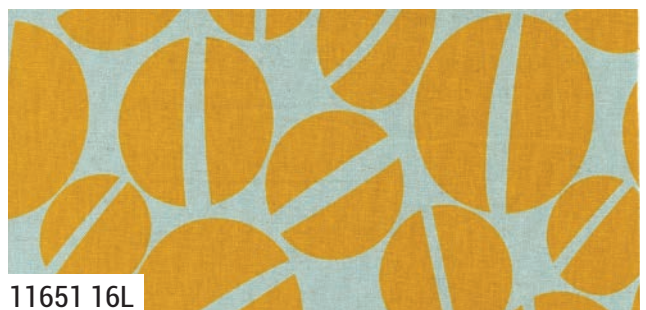

Urban Whisper

Mochi Linen

ZEN CHIC

Urban Whisper:
Modern Elegance in Every Stitch

Introducing Urban Whisper, designed for the modern quilter and creative sewist. This collection blends the sophistication of urban aesthetics with the gentle touch of nature, featuring a balanced palette of muted neutrals and vibrant accents. With its linen texture, Urban Whisper is not just visually stunning but also versatile, making it ideal for a wide range of home décor projects like chic pillows or contemporary table settings and stylish bags. Each pattern tells a subtle yet compelling story and is your go-to choice for adding that perfect hint of elegance to your creations.

Urban Whisper Mochi Linen ZEN CHIC

11650 33L

11651 32L

11654 33L

11653 31L

11652 34L

11654 13L

11653 13L

11652 13L

11651 16L

moda JULY DELIVERY

Urban Whisper Mochi Linen ZEN CHIC

11650 16L

11652 17L

11654 17L

11651 17L