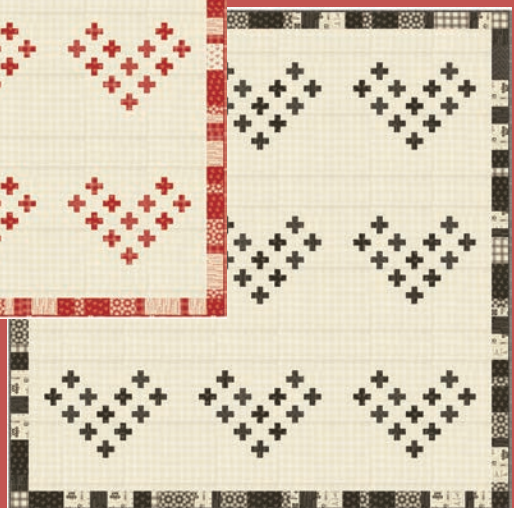

F8

JR

LC

MC

PP

MARCH DELIVERY

•34 Prints •100% Premium Cotton

AB includes all 34 skus. JRs, LCs, MCs & PPs include 34 skus with two each of 55680-11, 22, 23 & 55685.

Assortments and Precuts do not include Bella Solid Coordinates.

9900 61 PINK

9900 96 SUPER BLACK

Bella Solid Coordinates

SW P316 Sweet Stitches 64" x 64"
by Sweetwater

Version A

Version B

SW P317 Love Struck 57" x 57"
by Sweetwater

WS 54 Sewing Spree 52" x 52"
by Wendy Sheppard

WS 87 Spool Ready 51" x 51"
by Wendy Sheppard