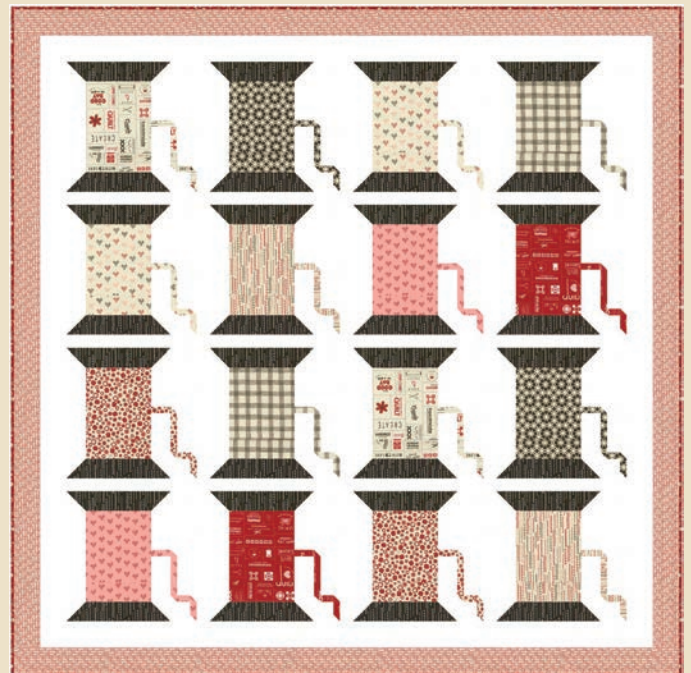

threads

XXXXXXXXXXXX

Sweetwater

THREADS CELEBRATES OUR LOVE for all things sewing! We chose the name because a single thread is the most essential part of our favorite hobby- it's what we start with and what holds everything together. This collection is highlighted by our signature red and is complemented by the sweetest pink and rounded out with basic black and cream neutrals. The color palette is not only perfect for red and cream or black and cream quilts, it puts everyone in the mood for love!

F8

JR

LC

MC

PP

MARCH DELIVERY

•34 Prints •100% Premium Cotton

AB includes all 34 skus. JRs, LCs, MCs & PPs include 34 skus with two each of 55680-11, 22, 23 & 55685.

Assortments and Precuts do not include Bella Solid Coordinates.

9900 61 PINK

9900 96 SUPER BLACK

Bella Solid Coordinates

SW P316 Sweet Stitches 64" x 64"
by Sweetwater

Version A

Version B

SW P317 Love Struck 57" x 57"
by Sweetwater

WS 54 Sewing Spree 52" x 52"
by Wendy Sheppard

WS 87 Spool Ready 51" x 51"
by Wendy Sheppard