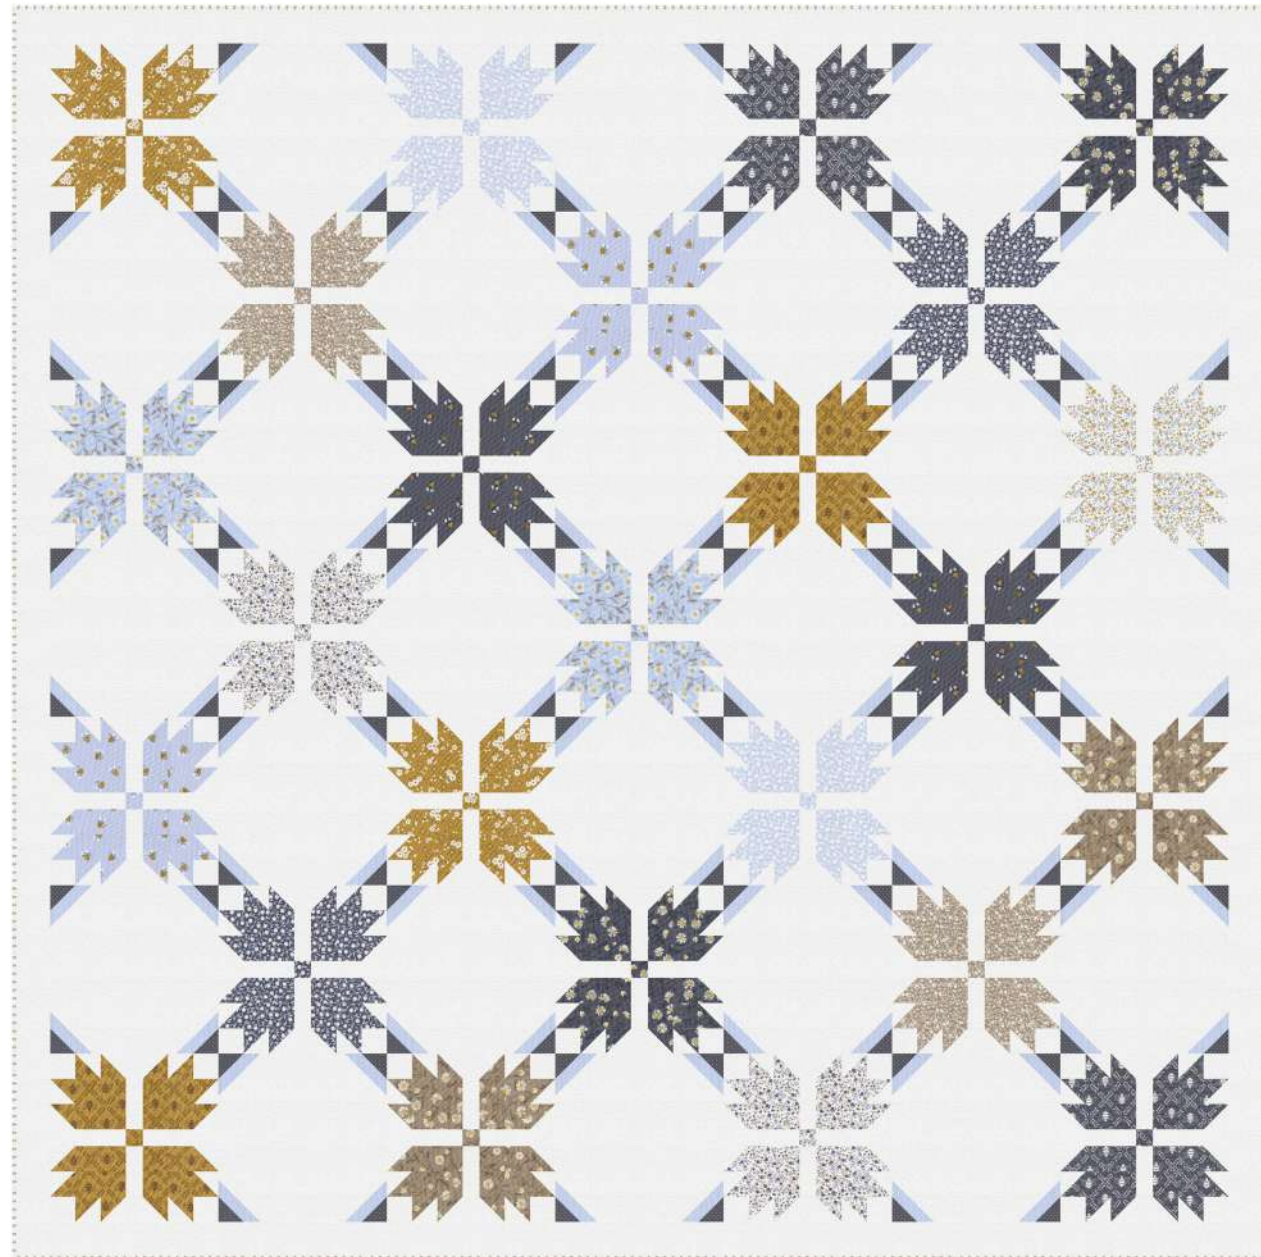

7 1/2 yds

Candy Logs by Wendy Sheppard
WS 44 • 77" x 77" •

7 89993 18944 1

AUGUST DELIVERY

Summer Sun by Wendy Sheppard
WS 62 • 74" x 74" •

Yardage Requirements

-  **43200 13** Blocks
FQ 
-  **43200 14** Blocks
FQ 
-  **43200 15** Blocks
FQ 
-  **43201 12** Blocks
FQ 
-  **43202 14** Blocks
FQ 
-  **43202 15** Blocks
FQ 
-  **43203 14** Blocks
FQ 
-  **43203 15** Blocks
FQ 
-  **43204 12** Blocks
FQ 
-  **43204 15** Blocks
FQ 
-  **43205 11** Blocks
FQ 
-  **43205 13** Blocks
FQ 