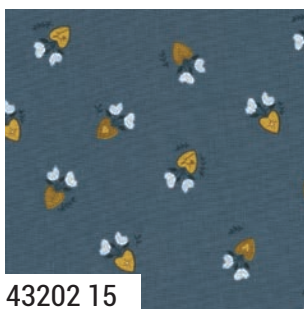

43201 25

43205 25*

43206 25

43203 15*

43207 15*

43204 15*

43200 15*

43202 15

MC

PP

AUGUST DELIVERY

•31 Prints •100% Premium Cotton •3 100% Cotton Canvas Prints
 AB includes all 31 skus. JRs, LCs, MCs & PPs include 31 skus with two each of 43200, 43201, 43204-11 & 12.
 Assortments and precuts do not include Canvas or Bella Solid Coordinates.