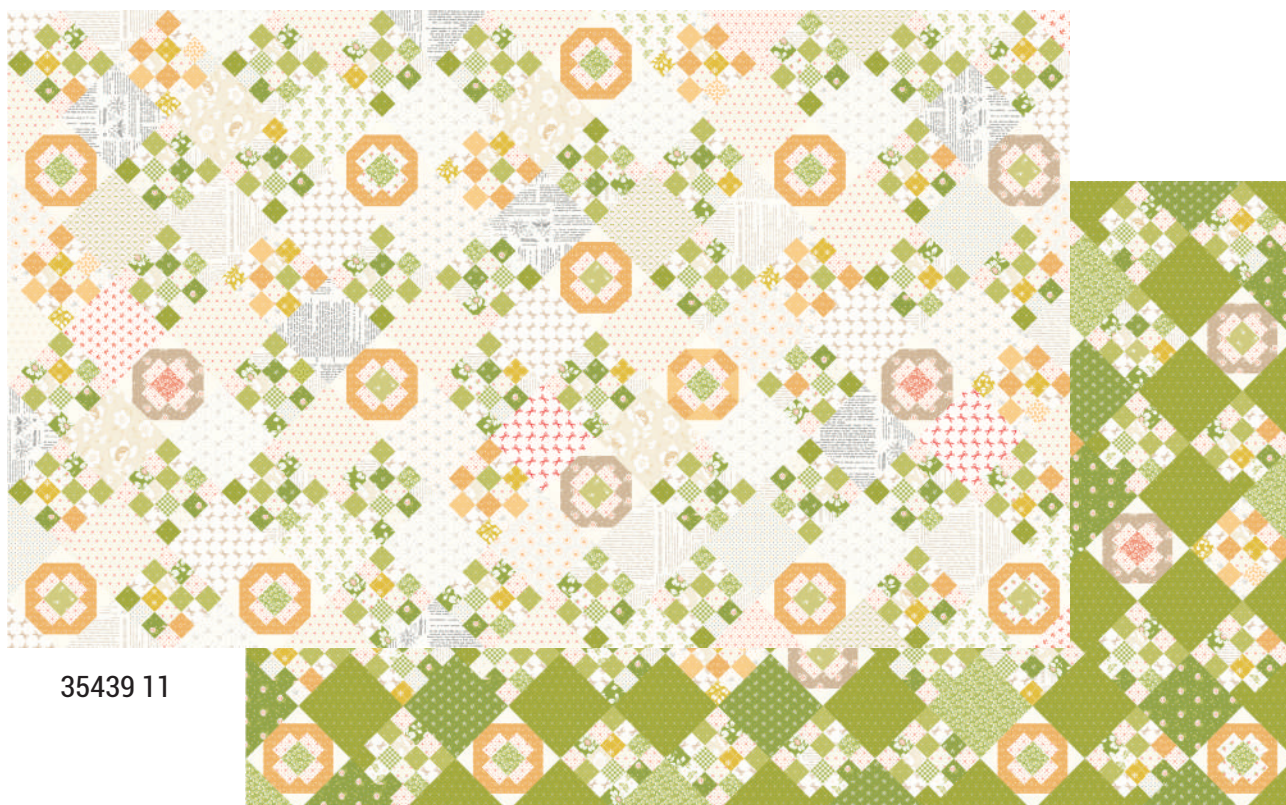

# Summer's End

*moda* MAY DELIVERY

35439 11

Full 60" WOF Shown

35439 12