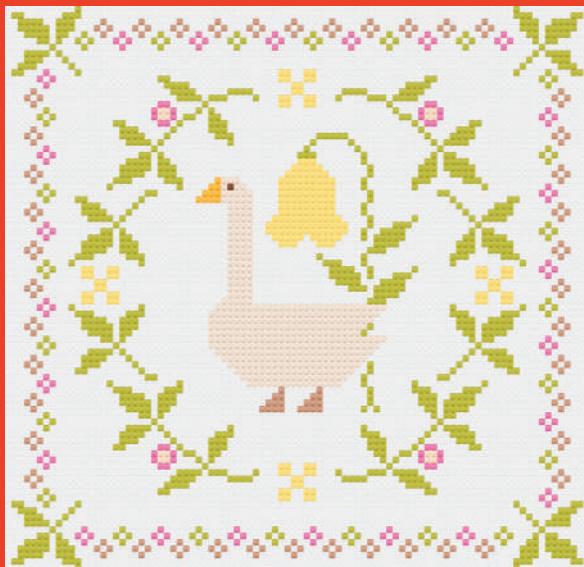

20488 11 IVORY

20488 82 GRASS

20488 83 LEAF

Eyelet Coordinates

Summer's End FIG TREE & CO

FT 3054 Garden Rosehips 64" x 64"

FT 3052 Spiky Rose 59" x 68"

Gertrude Baby Version 45" x 53"

62" x 65"

FT 3051 Gertrude

Summer's End FIG TREE & CO

60" x 82"

FT 3055 Maisy Daisies 56" x 71"

Green Version 50" x 65"

FT 3053 Cameos

CROSS STITCH PATTERNS