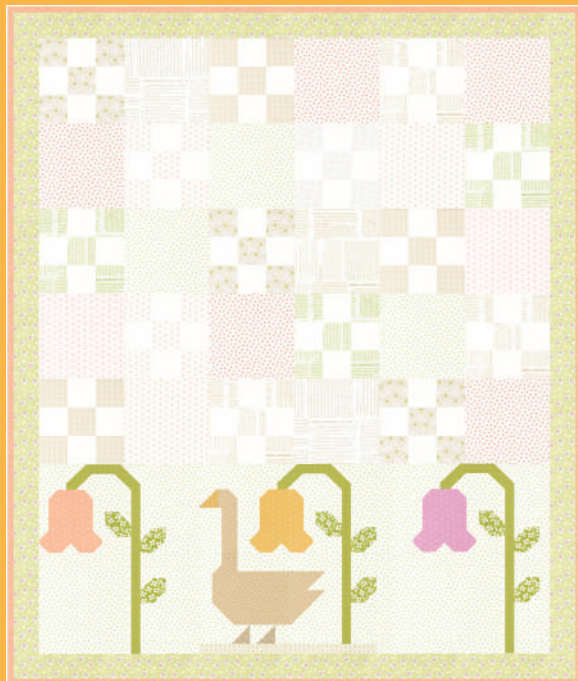

AB

F8

JR

LC

MC

PP

MAY DELIVERY

\*40 Prints \*2 60" Cheaters \*100% Premium Cotton  
Precuts include all 40 skus. E assortment includes 15 yds of each coordinating Eyelet Coordinate.

20488 11 IVORY

20488 82 GRASS

20488 83 LEAF

Eyelet Coordinates

Summer's End FIG TREE & CO

FT 3054 Garden Rosehips 64" x 64"

FT 3052 Spiky Rose 59" x 68"

Gertrude Baby Version 45" x 53"

62" x 65"

FT 3051 Gertrude

Summer's End FIG TREE & CO

60" x 82"

FT 3055 Maisy Daisies 56" x 71"

Green Version 50" x 65"

FT 3053 Cameos

CROSS STITCH PATTERNS