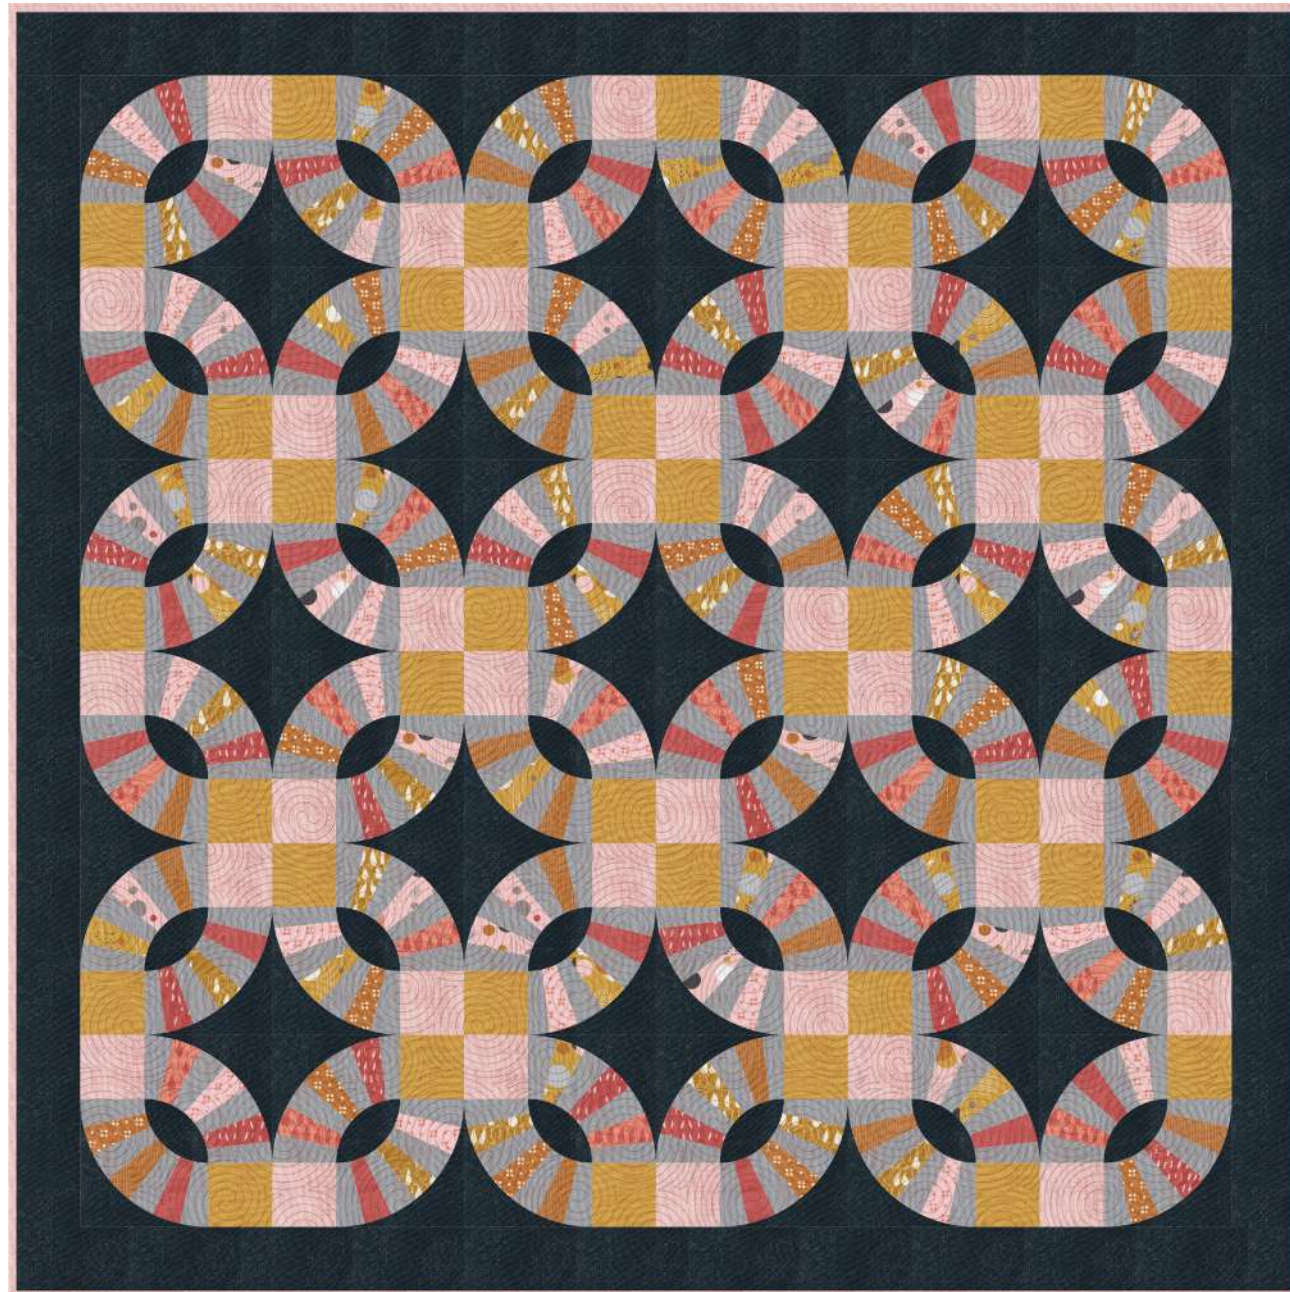

**KIT
1890**

Fusion by Zen Chic
ZC FUQP • 61" x 61" •

ZC FUQP

KIT1890

*Ask your sales professional
for more information.

Yardage Requirements	1 Quilt	10 Quilts
 1660 244 7 52106 82343 3	Block F8	1 1/4 yds
 1660 247 7 52106 82345 7	Block F8	1 1/4 yds
 1660 248 7 52106 82346 4	Block F8	1 1/4 yds
 1891 14 7 52106 82321 1	Block 1/4 yd	2 1/2 yds
 1892 13 7 52106 82324 2	Block F8	1 1/4 yds
 1893 14 7 52106 82330 3	Block F8	1 1/4 yds
 1893 16 7 52106 82331 0	Block F8	1 1/4 yds
 1894 15 7 52106 82334 1	Block F8	1 1/4 yds
 1894 18 7 52106 82336 5	Block F8	1 1/4 yds
 1895 12 7 52106 82338 9	Block F8	1 1/4 yds
 1895 13 7 52106 82339 6	Block 1/4 yd	2 1/2 yds
 1892 15 7 52106 82325 9	Block and Binding 1/2 yd	5 yds

Breeze by Zen Chic
ZC BRQP • 57" x 73" •

Paper Beauty by Zen Chic
ZC PA2QP • 81" x 81" •

Yardage Requirements

	1 Quilt	10 Quilts
 1660 243 7 52106 82342 6	Blocks And Biding 1 1/8 yds	11 1/4 yds
 1660 244 7 52106 82343 3	Blocks 5/8 yd	6 1/4 yds
 1660 248 7 52106 82346 4	Background 3 3/4 yds	37 1/2 yds
 1660 247 7 52106 82345 7	Blocks 2 3/4 yds	27 1/2 yds
 1891 13 7 52106 82320 4	Blocks 1/4 yd	2 1/2 yds
 1660 246 7 52106 82344 0	Blocks 1/4 yd	2 1/2 yds
 1890 12 7 52106 82314 3	Blocks 1/4 yd	2 1/2 yds
 1893 14 7 52106 82330 3	Blocks 1/4 yd	2 1/2 yds
 1892 13 7 52106 82324 2	Blocks 1/4 yd	2 1/2 yds
 1892 15 7 52106 82325 9	Blocks 1/4 yd	2 1/2 yds
 1891 14 7 52106 82321 1	Blocks 1/4 yd	2 1/2 yds
 1890 13 7 52106 82315 0	Blocks 1/4 yd	2 1/2 yds