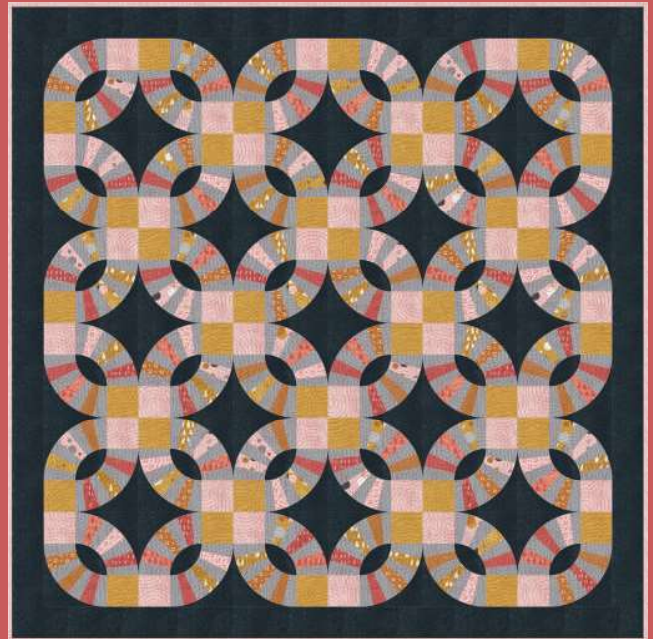

JR

LC

MC

PP

KIT

JUNE DELIVERY

•35 Prints •100% Premium Cotton

AB includes all 35 skus. JRs, LCs, MCs & PPs include 35 skus with two each of 1890-11 - 15 & 17.

projects

ZC FUQP Fusion 61" x 61"

KIT
1890

ZC BRQP Breeze 57" x 73"

ZC SAQP Strata 63" x 63"

ZC PA2QP Paper Beauty 81" x 81"

108 INCH
 MODERN BACKGROUNDS
 ZEN CHIC

108027 11

108028 11

108027 13

108027 14

108028 15

•5 108 Inch Quilt Backs •100% Premium Cotton JUNE DELIVERY