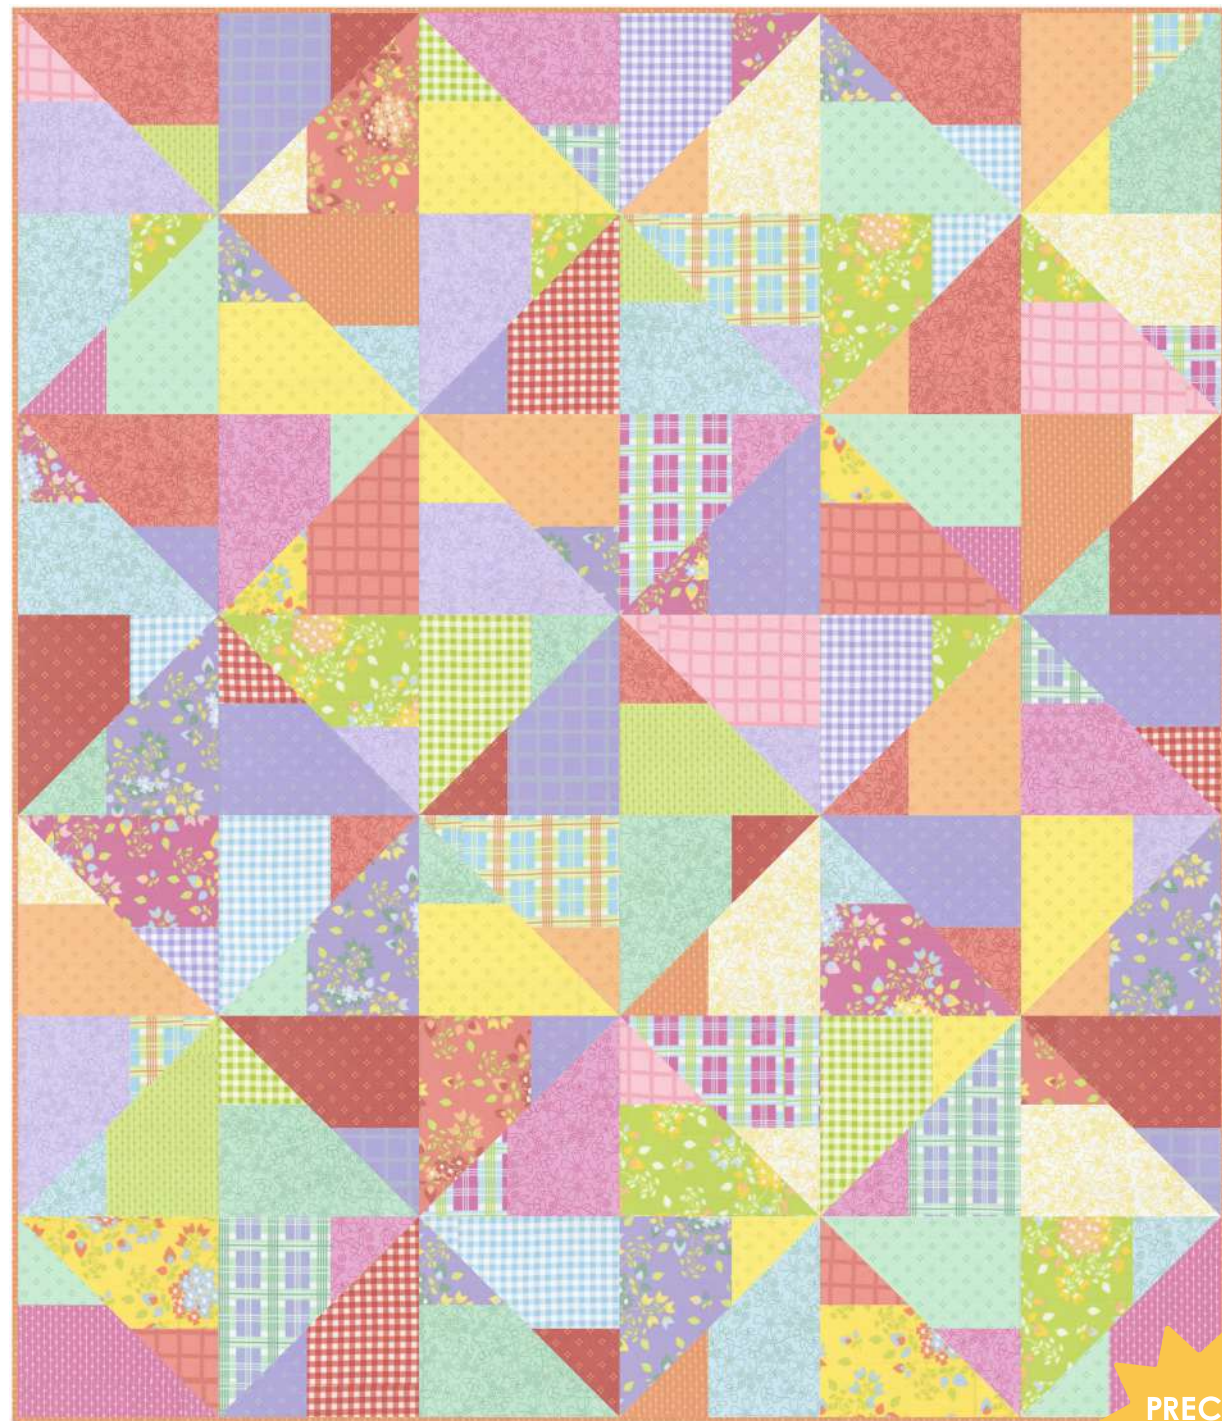

Sherbet*Sunshine Flannel

by Corey Yoder of Coriander Quilts

JULY DELIVERY

PRECUT FRIENDLY

Yardage Requirements

29220LCF

1 Quilt

10 Quilts

Binding

1/2 yd

5 yds

Panache by Coriander Quilts
CQ 229 • 51" x 59 1/2" •

Sherbet*Sunshine Flannel

by Corey Yoder of Coriander Quilts

PRECUT
FRIENDLY

Barn Star 10 by Coriander Quilts
CQ 228 • 40" x 40" •

Quilt Center

1 Charm Pack 10 Charm Packs

Star Points

1/2 yd 5 yds

Outer Star Background

3/4 yd 7 1/2 yds

Border

1/2 yd 5 yds