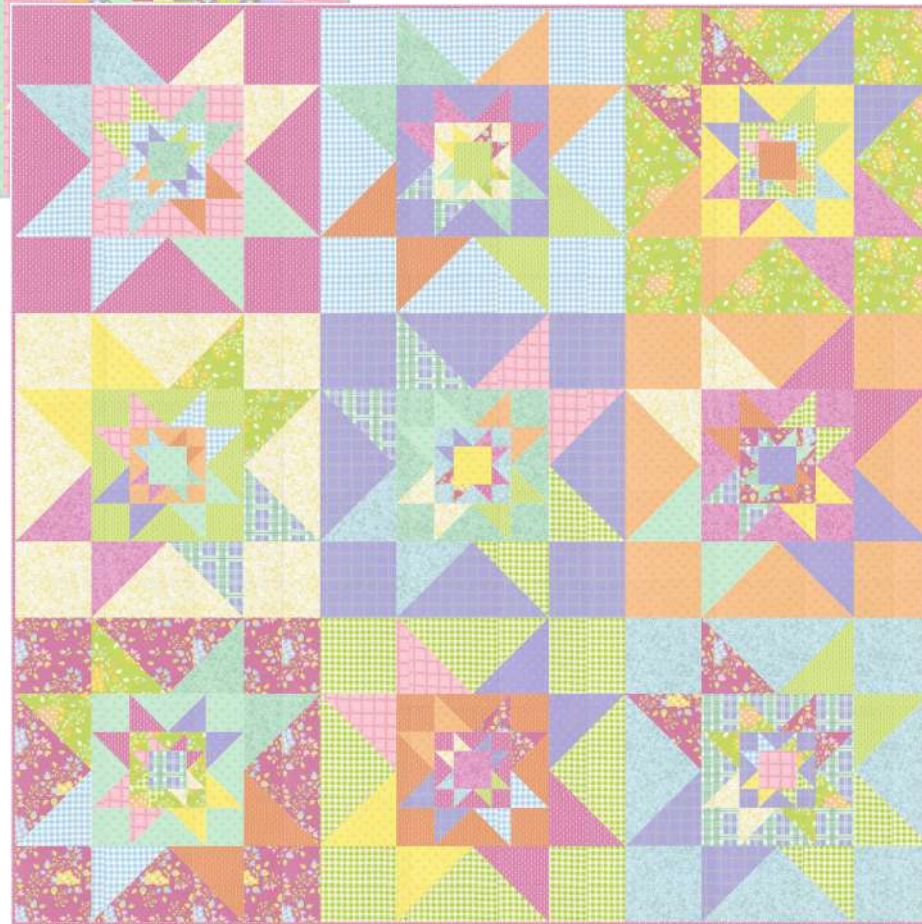

by Corey Yoder of Coriander Quilts

JULY DELIVERY

48 1/2" x 48 1/2"

72 1/2" x 72 1/2"

Yardage Requirements

48 1/2" x 48 1/2"

29220 22F
7 52106 83867 3

Blocks
1/4 yd