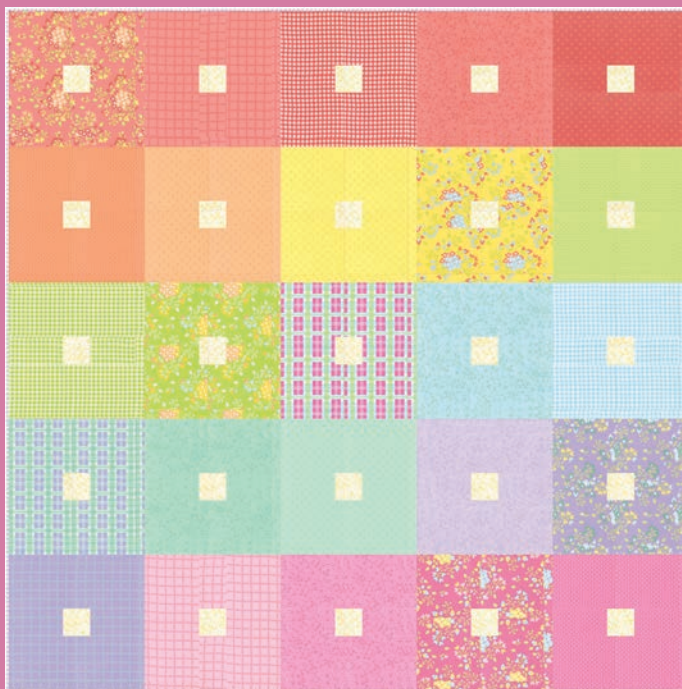

by Corey Yoder of *Coriander Quilts*

CQ 226 Boxy 75" x 75" FQ Friendly