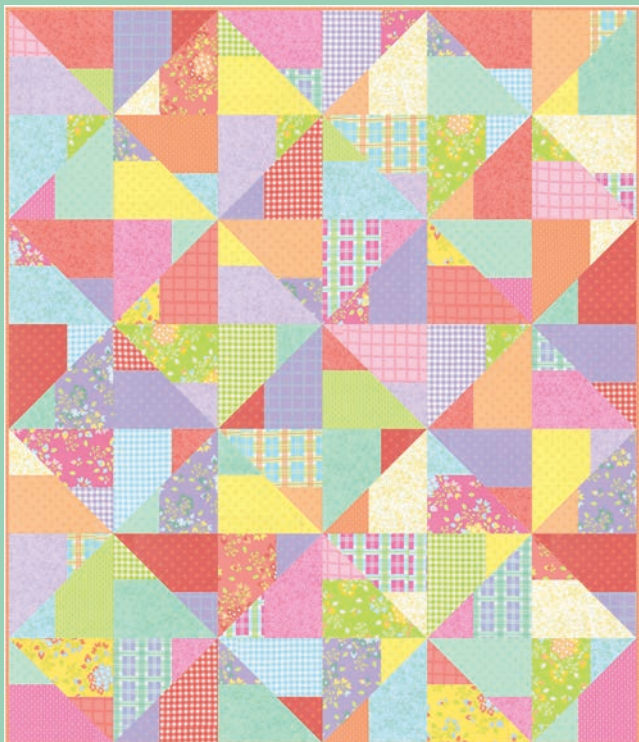

Sherbet*Sunshine Flannel

CQ 229 Panache 51" x 59" LC Friendly