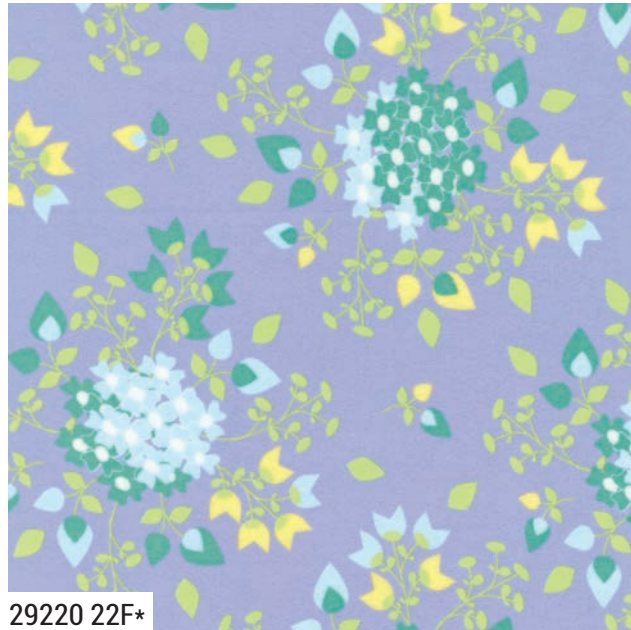

29224 18F

29225 15F

29227 14F

29220 13F*

29221 13F*

29223 13F

29224 12F*

29225 12F

moda JULY DELIVERY

Sherbet*Sunshine Flannel

by Corey Yoder of Coriander Quilts

29221 26F*

29222 27F*

29220 27F*

29223 26F*

29227 27F