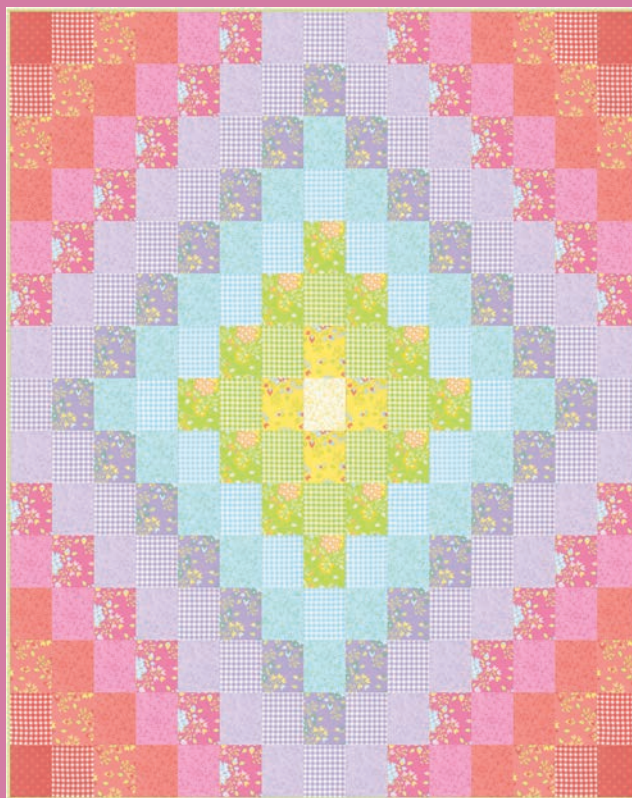

CQ 227 Around Town 60" x 75"