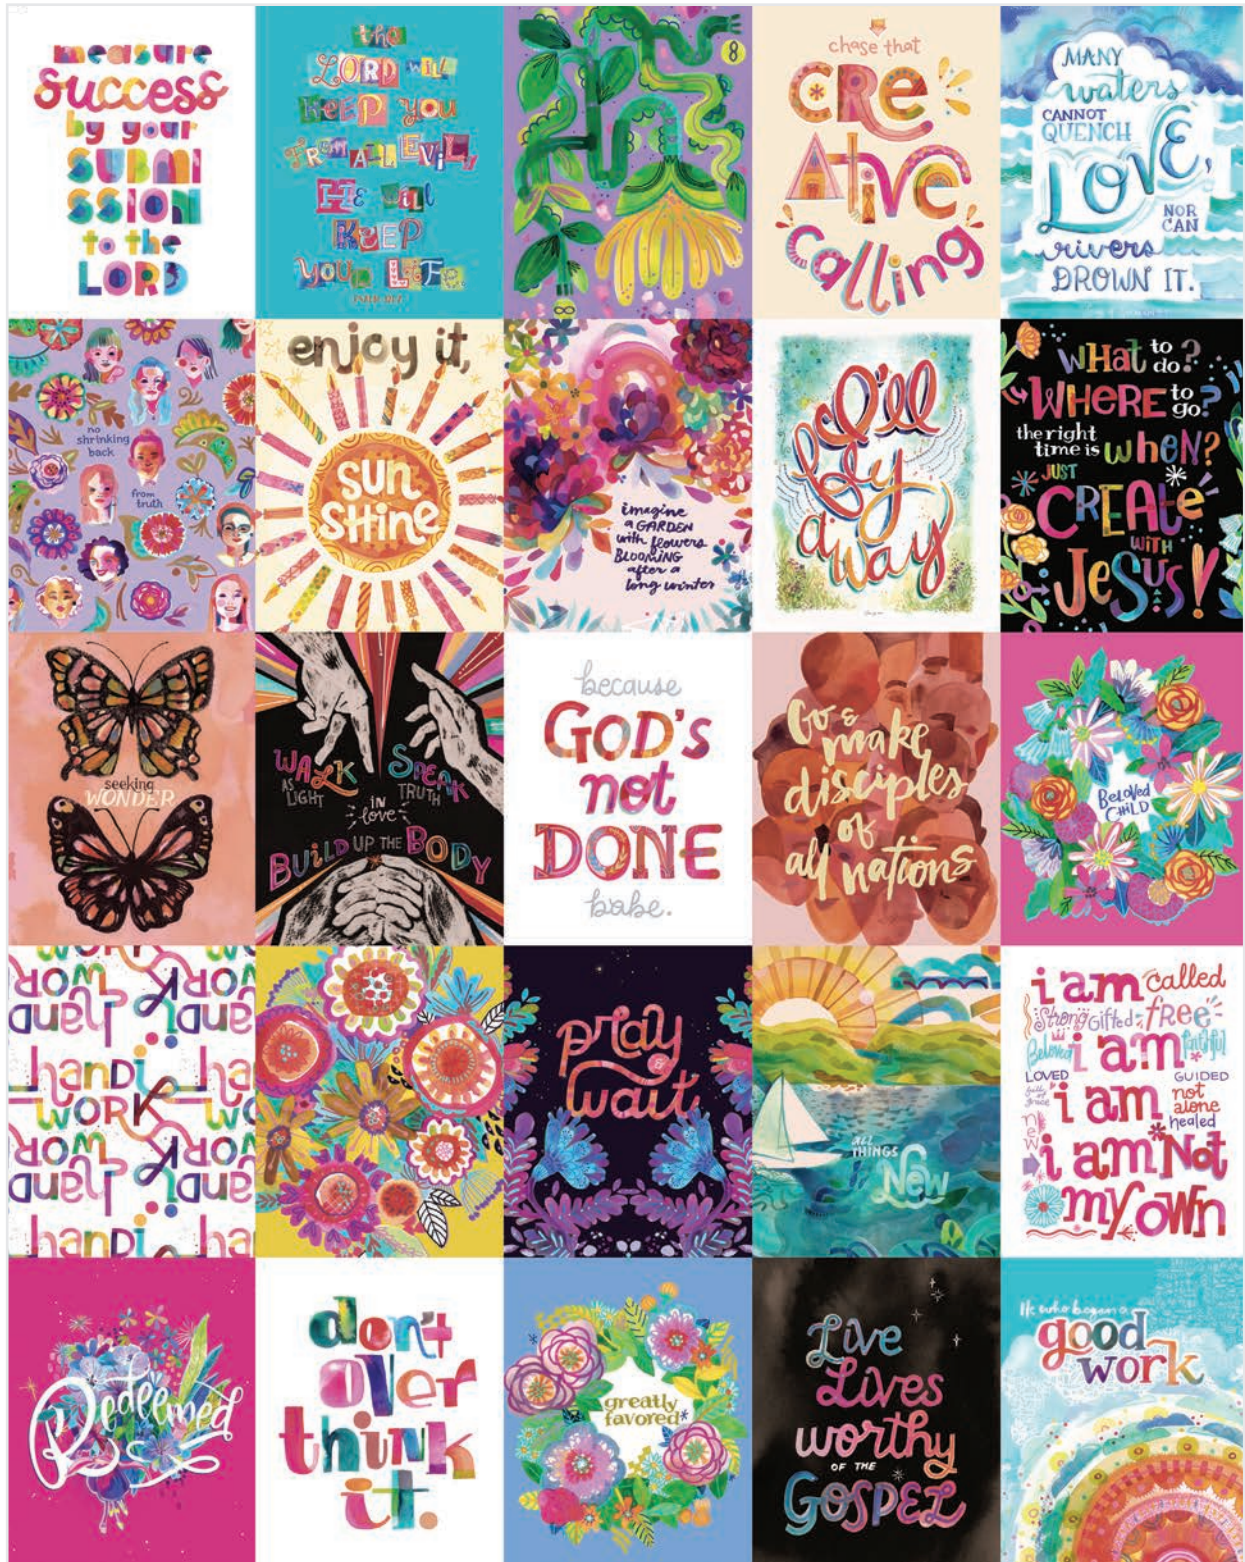

RADIANT

Amarilyz
HENDERSON

We are each unique and shine accordingly. Themes of identity, faith, love, and light flow through this vibrant collection. These words from the Psalms inspire me to fix less and focus more; for "those who look to him are radiant." Something I adore about flowers is that they don't seem to know what beauty they possess – humbly showing, always growing, in a constant progression towards growth as they angle upwards.

moda **SEPTEMBER DELIVERY**

21848 11P Panel Size: 60" x 72". Block Size: 11.5" x 14.5". Packaged in polybag with header. Min 2.

RADIANT

Amarilya
HENDERSON

9900 200 OFF WHITE

9900 290 MARIGOLD

9900 222 MANGO