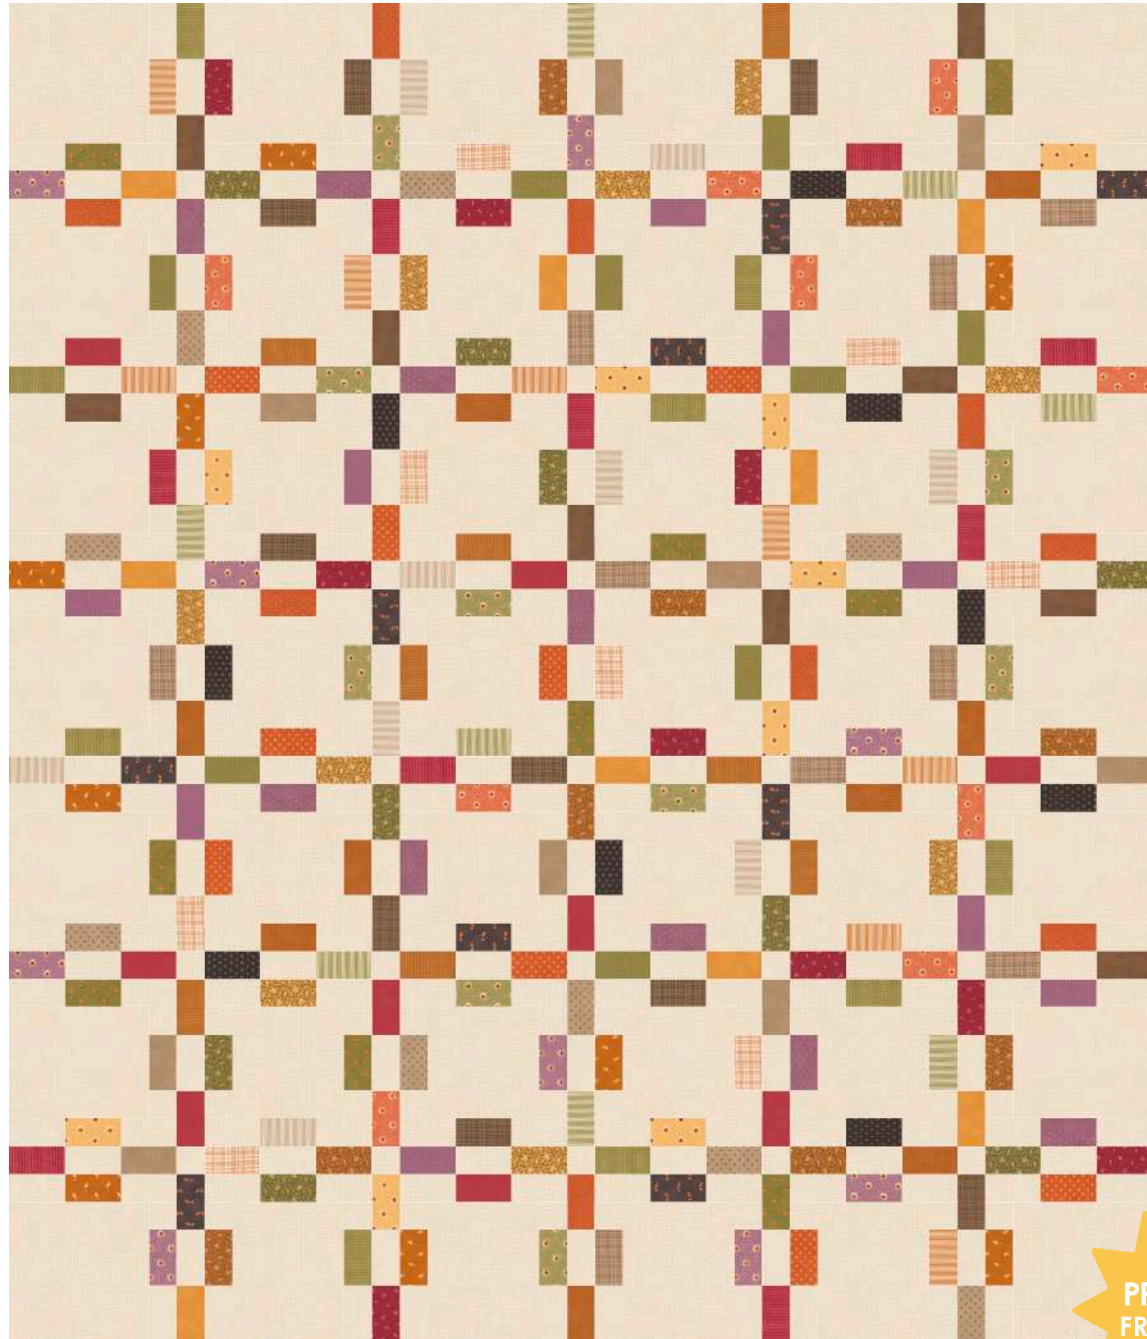

Yardage Requirements

	49290LC 	Blocks	10 Quilts
	49296 11 	1 Layer Cake Background	10 Layer Cakes
	49296 20 	Binding	60 yds
	49291 12 	2/3 yd Backing	6 2/3 yds
		6 yds	60 yds

Honey Suckle by Primitive Gatherings
PRI 1026 • 82" x 96" •