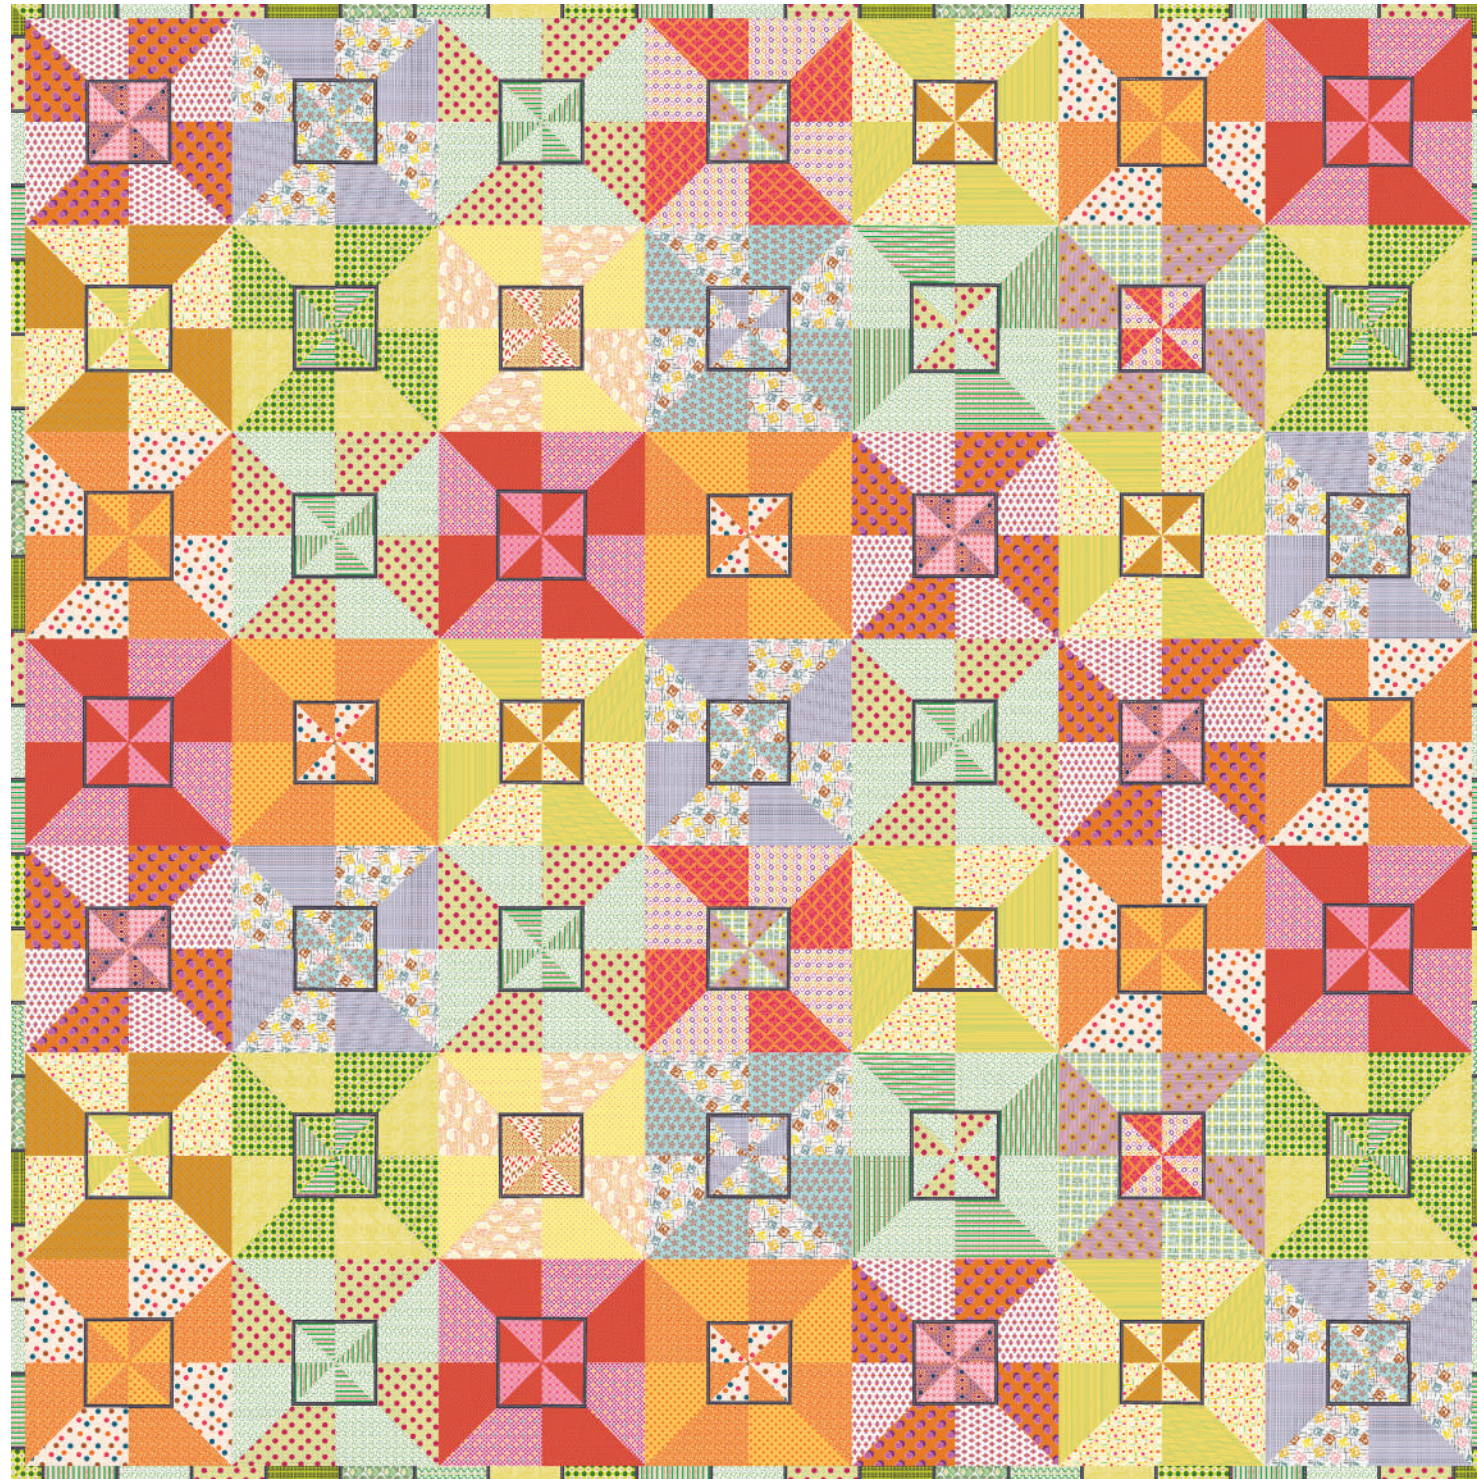

Yardage Requirements	1 Quilt	10 Quilts
18240 11 7 52106 82922 0	Blocks 5/8 yd	6 1/4 yds
18241 11 7 52106 82923 7	Blocks 5/8 yd	6 1/4 yds
18243 11 7 52106 82925 1	Blocks 5/8 yd	6 1/4 yds
18244 11 7 52106 82926 8	Blocks 5/8 yd	6 1/4 yds
18245 11 7 52106 82927 5	Blocks 5/8 yd	6 1/4 yds
18246 11 7 52106 82928 2	Blocks 5/8 yd	6 1/4 yds
18247 11 7 52106 82929 9	Blocks 5/8 yd	6 1/4 yds
18259 11 7 52106 82900 8	Backing 3 5/8 yds	36 1/4 yds
18244 11 7 52106 82926 8	Binding 5/8 yd	6 1/4 yds