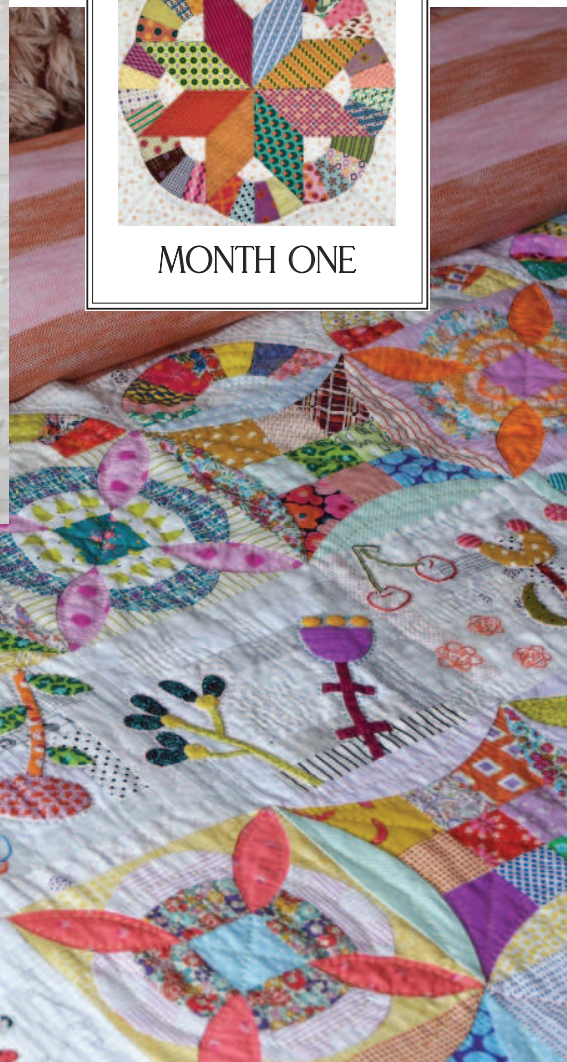

Pick A Petal is a 6 month Template of the Month program. Starting April 2025, each month you will receive the written instructions and templates (and fabrics if you have signed up for this option) to complete your blocks. The finished quilt size will be 72" square.

You will also receive access to videos by Jen Kingwell about how she puts together each block. Videos will be distributed through the program's Facebook Group. You will also receive FREE access to Jen's online classes on Applique and Hand Piecing.

Ask your sales professional for more information.

Stock # JKD 0424