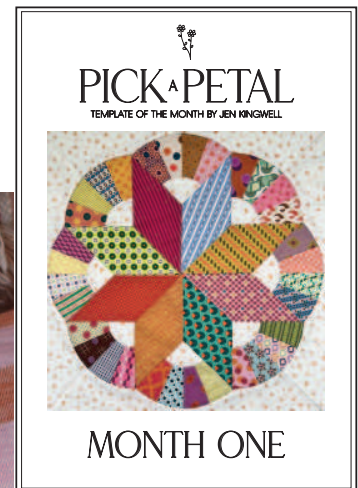

Pick A Petal is a 6 month Template of the Month program. Starting April 2025, each month you will receive the written instructions and templates (and fabrics if you have signed up for this option) to complete your blocks. The finished quilt size will be 72" square.

You will also receive access to videos by Jen Kingwell about how she puts together each block. Videos will be distributed through the program's Facebook Group. You will also receive FREE access to Jen's online classes on Applique and Hand Piecing.

Ask your sales professional for more information.

Stock # JKD 0424