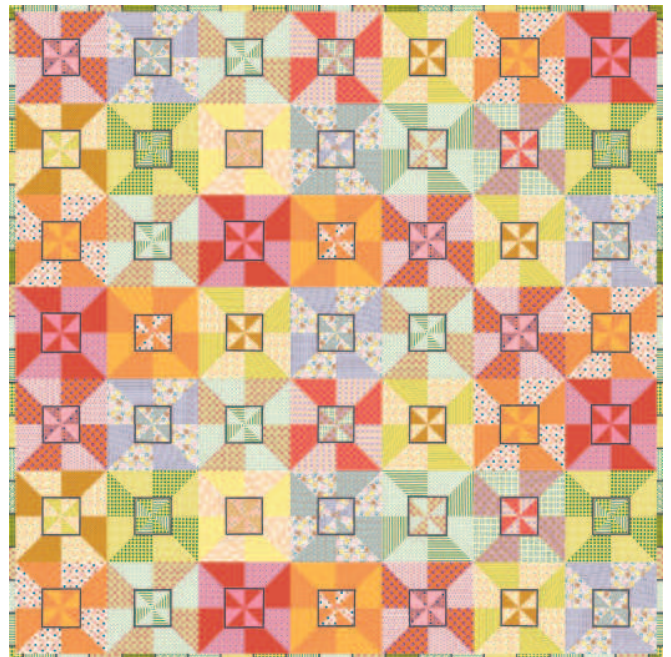

projects

Pick A Petal is a 6 month Template of the Month program. Starting April 2025, each month you will receive the written instructions and templates (and fabrics if you have signed up for this option) to complete your blocks. The finished quilt size will be 72" square.

Ask your sales professional for more information.

Stock # JKD 0424

Mixed Bag of Lollies JEN KINGWELL DESIGNS

Free Pattern Venus and Mars 61" x 61"

Free Pattern Lollie Wheels 56" x 56"

Free patterns will be available on jenkingwelldesigns.com