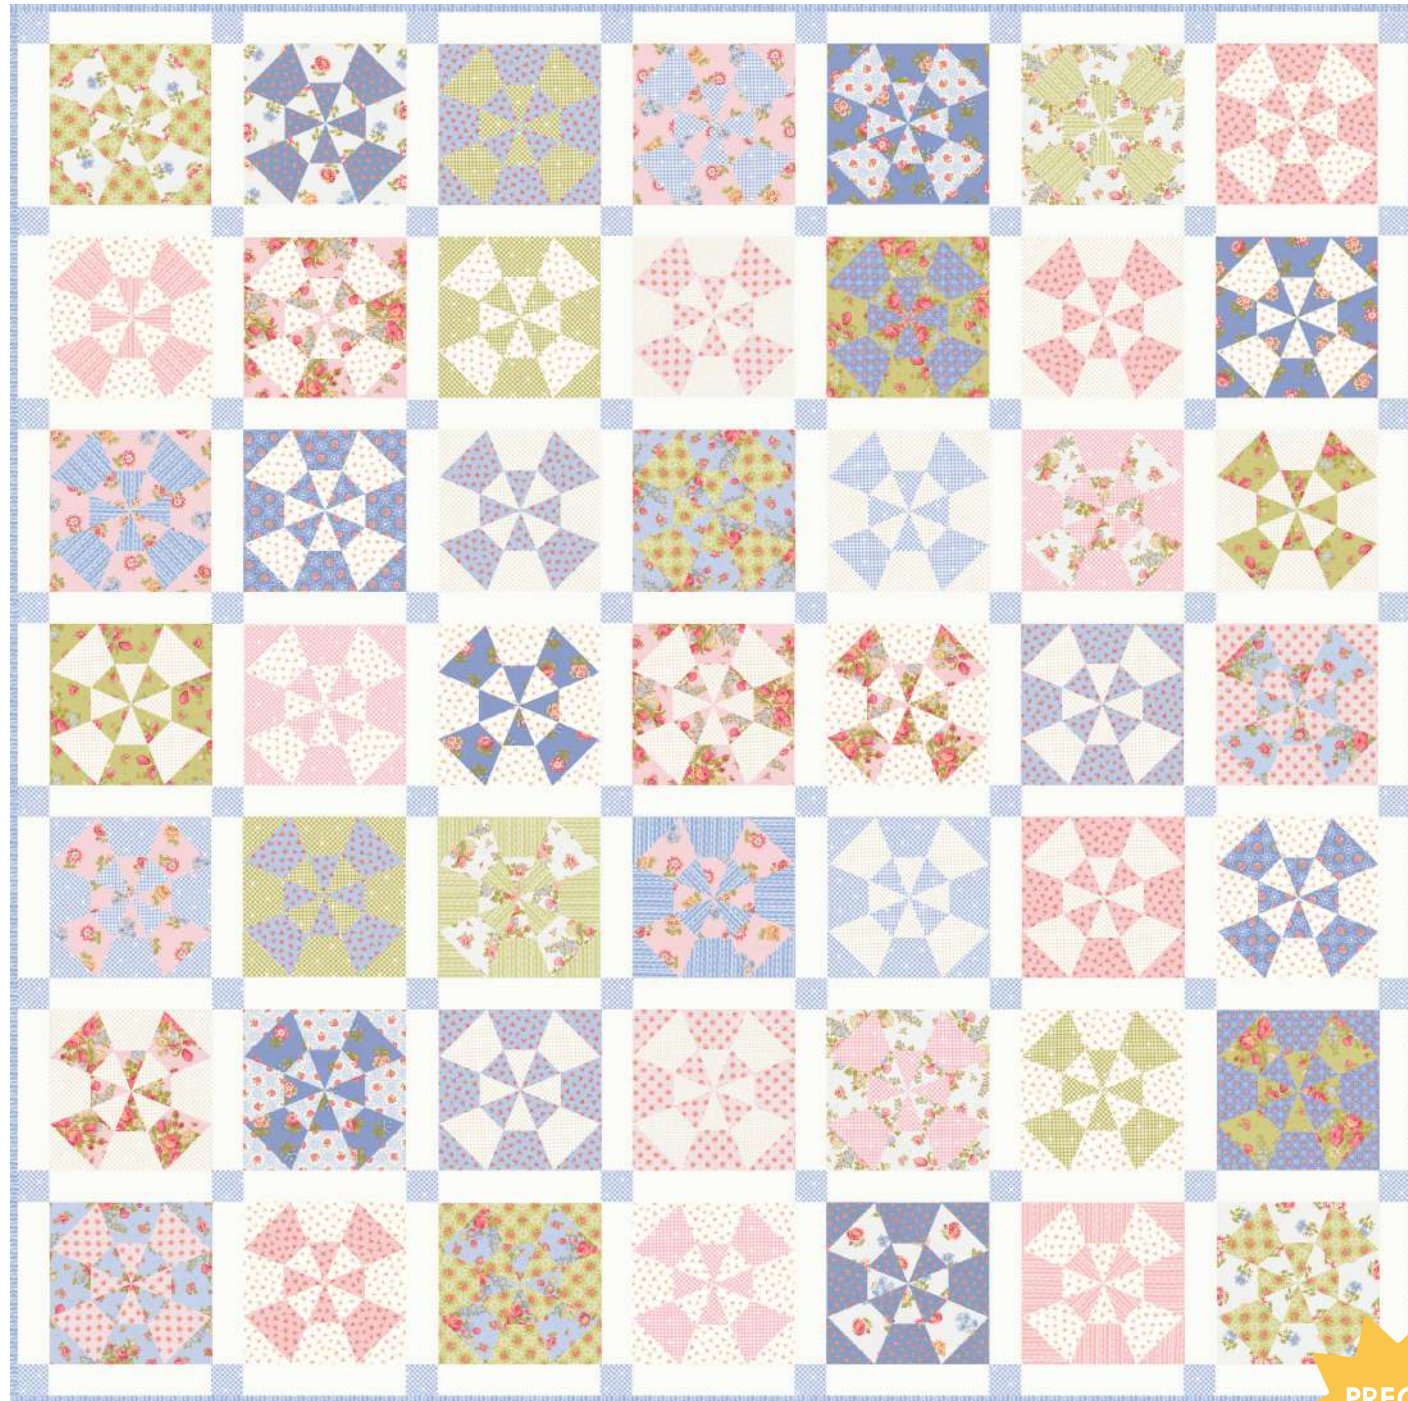

52" x 52" Version

	18781 12 <small>7 52106 83972 4</small>	Block - Flower 1/8 yd	1 1/4 yds
	18782 12 <small>7 52106 83975 5</small>	Block - Flower 1/8 yd	1 1/4 yds
	18782 15 <small>7 52106 83976 2</small>	Blocks 1/4 yd	2 1/2 yds
	18783 13 <small>7 52106 83979 3</small>	Block - Flower 1/8 yd	1 1/4 yds
	18784 25 <small>7 52106 83984 7</small>	Blocks 1/4 yd	2 1/2 yds
	18784 27 <small>7 52106 83985 4</small>	Block - Leaves 3/8 yd	3 3/4 yds
	18784 27 <small>7 52106 83985 4</small>	Outer Border 1/2 yd	5 yds
	9900 200 <small>7 52106 96726 7</small>	Background & Border 3 1/2 yds	35 yds
	18782 11 <small>7 52106 83974 8</small>	Backing 3 1/3 yds	33 1/3 yds
	18785 17 <small>7 52106 83988 5</small>	Binding 1/2 yd	5 yds

Pink Version

Blue Version

Yardage Requirements

1 Quilt 10 Quilts

Pink Version

	18780 12 7 52106 83968 7	Appliqué 1/8 yd	1 1/4 yds
	18782 12 7 52106 83975 5	Outer Border 1 yd	10 yds
	18783 11 7 52106 83978 6	Blocks 2/3 yd	6 2/3 yds
	18783 11 7 52106 83978 6	Scallop Border 1 1/4 yds	12 1/2 yds
	18783 13 7 52106 83979 3	Blocks 1/2 yd	5 yds
	18784 22 7 52106 83983 0	Blocks 1 yd	10 yds
	18784 27 7 52106 83985 4	Inner Border 1/4 yd	2 1/2 yds
	18785 14 7 52106 83986 1	Inner Border 1/4 yd	2 1/2 yds
	18781 12 7 52106 83972 4	Backing 3 1/2 yds	35 yds
	18785 14 7 52106 83986 1	Binding 1/2 yd	5 yds

Blue Version

	18782 17 7 52106 83977 9	Appliqué 1/8 yd	1 1/4 yds
	18783 15 7 52106 83980 9	Blocks 1/2 yd	5 yds
	18784 11 7 52106 83982 3	Blocks 2/3 yd	6 2/3 yds
	18784 11 7 52106 83982 3	Scallop Border 1 1/4 yds	12 1/2 yds
	18784 25 7 52106 83984 7	Blocks 1 yd	10 yds
	18784 27 7 52106 83985 4	Inner Border 1/4 yd	2 1/2 yds
	18785 15 7 52106 83987 8	Inner Border 1/4 yd	2 1/2 yds
	18782 15 7 52106 83976 2	Outer Border 1 yd	10 yds
	18784 25 7 52106 83984 7	Backing 3 1/2 yds	35 yds
	18785 15 7 52106 83987 8	Binding 1/2 yd	5 yds