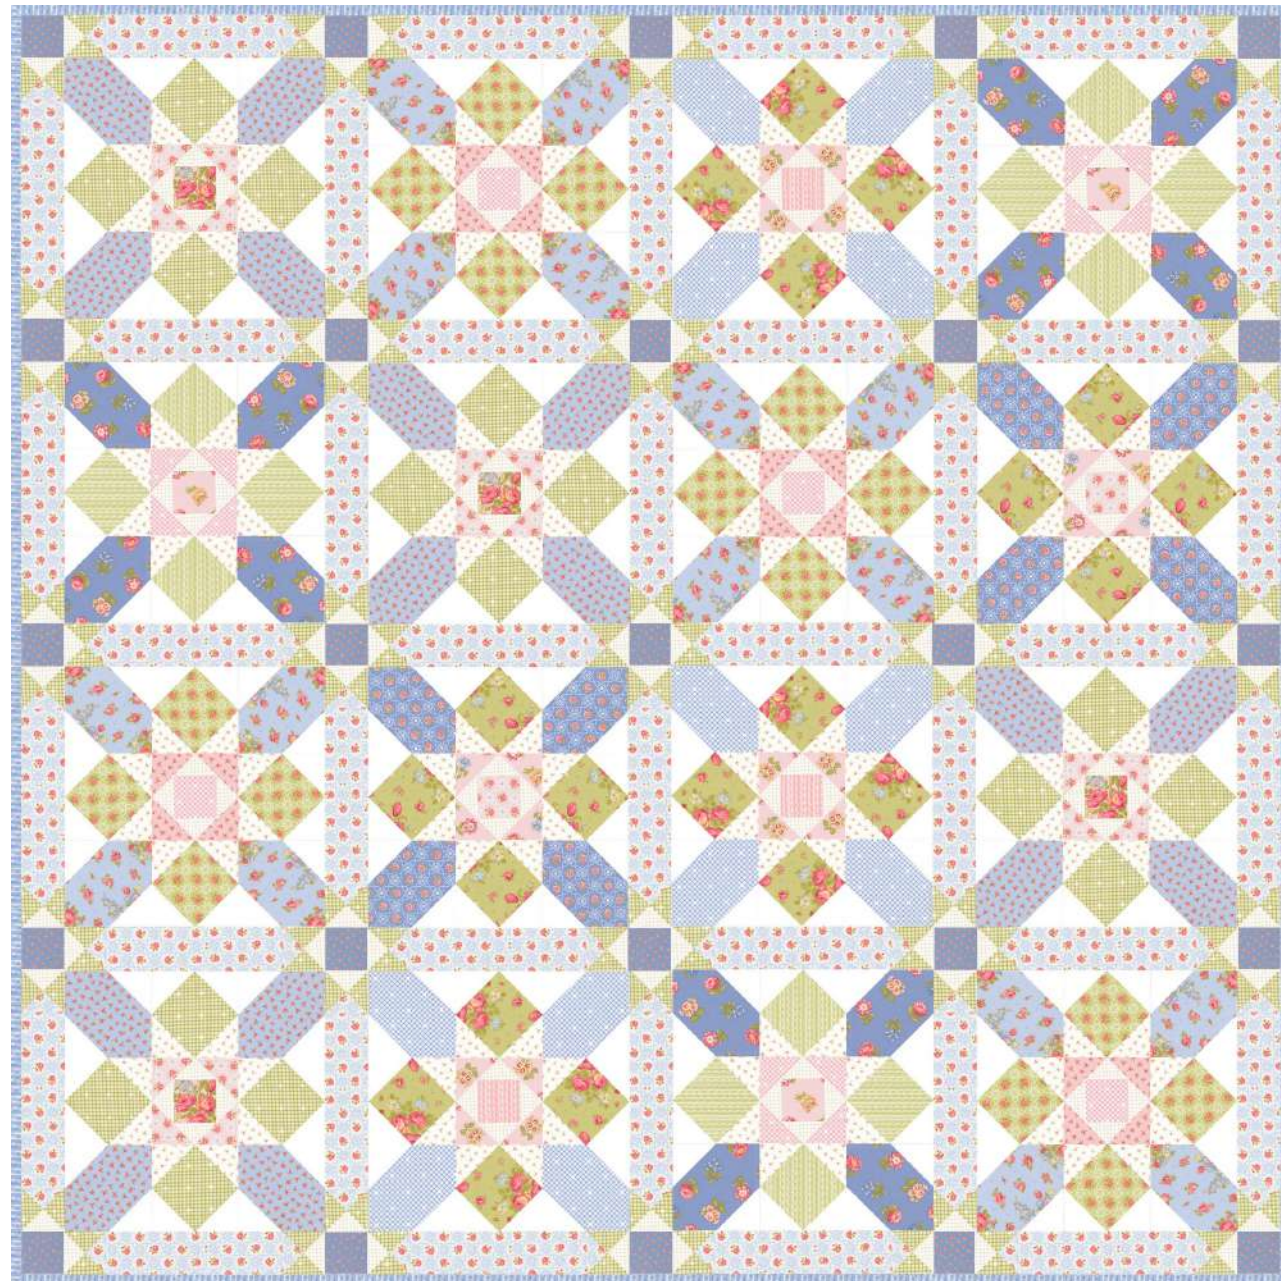

Starry Night by Acorn Quilts
AQ 307 • 44" x 44"

AQ 307 **KIT18780**

*Ask your sales professional
for more information.

Yardage Requirements **1 Quilt** 10 Quilts

Kit - Pink and Green Version

	18780 17 7 52106 83970 0	Blocks 1/2 yd	5 yds
	18781 11 7 52106 83971 7	Sashing 5/8 yd	6 1/4 yds
	18781 12 7 52106 83972 4	Blocks 1/4 yd	2 1/2 yds
	18782 17 7 52106 83977 9	Blocks 3/8 yd	3 3/4 yds
	18783 11 7 52106 83978 6	Blocks 3/8 yd	3 3/4 yds
	18783 11 7 52106 83978 6	Sashing 1/8 yd	1 1/4 yds
	18783 13 7 52106 83979 3	Blocks 1/8 yd	1 1/4 yds
	18783 13 7 52106 83979 3	Cornerstones 1/8 yd	1 1/4 yds
	18784 11 7 52106 83982 3	Blocks 1/4 yd	2 1/2 yds
	18784 22 7 52106 83983 0	Blocks 1/4 yd	2 1/2 yds
	18784 27 7 52106 83985 4	Blocks 1/2 yd	5 yds

	18785 17 7 52106 83988 5	Blocks 3/8 yd	3 3/4 yds
	9900 200 7 52106 96726 7	Blocks 3/4 yd	7 1/2 yds
	18781 12 7 52106 83972 4	Backing 3 yds	30 yds
	18785 17 7 52106 83988 5	Binding 3/8 yd	3 3/4 yds

Starry Night by Acorn Quilts
AQ 307 • 58" x 58" •

52" x 52" Version

	18781 12 <small>7 52106 83972 4</small>	Block - Flower 1/8 yd	1 1/4 yds
	18782 12 <small>7 52106 83975 5</small>	Block - Flower 1/8 yd	1 1/4 yds
	18782 15 <small>7 52106 83976 2</small>	Blocks 1/4 yd	2 1/2 yds
	18783 13 <small>7 52106 83979 3</small>	Block - Flower 1/8 yd	1 1/4 yds
	18784 25 <small>7 52106 83984 7</small>	Blocks 1/4 yd	2 1/2 yds
	18784 27 <small>7 52106 83985 4</small>	Block - Leaves 3/8 yd	3 3/4 yds
	18784 27 <small>7 52106 83985 4</small>	Outer Border 1/2 yd	5 yds
	9900 200 <small>7 52106 96726 7</small>	Background & Border 3 1/2 yds	35 yds
	18782 11 <small>7 52106 83974 8</small>	Backing 3 1/3 yds	33 1/3 yds
	18785 17 <small>7 52106 83988 5</small>	Binding 1/2 yd	5 yds