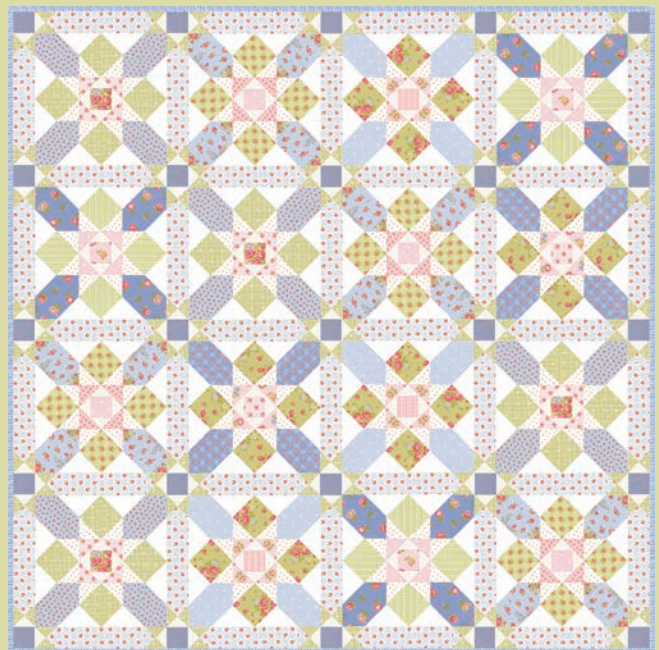

JR

LC

MC

PP

KIT

JULY DELIVERY

•22 Prints •100% Premium Cotton

AB includes all 22 skus. JRs, LCs, MCs & PPs include 22 skus with two each of 18780-18782, 18783-11, 13 & 16 and 18784. Assortments and precuts do not include Bella Solid Coordinates.

AQ 303 Bloomie - 2 Sizes 57" x 67" and 75" x 75"

Blue Version

Pink Version

AQ 306 Quinn 60" x 60"

AQ 304 Bloomie Barn Square 52" x 52"
Other size option 48" x 48" is available.

86" x 86"

AQ 305 Pinwheels

63" x 63"

AQ 308 Tomorrow 68" x 68"

Pink Version 48" x 48"

**KIT
18780**

Blue Version 58" x 58"

AQ 307 Starry Night