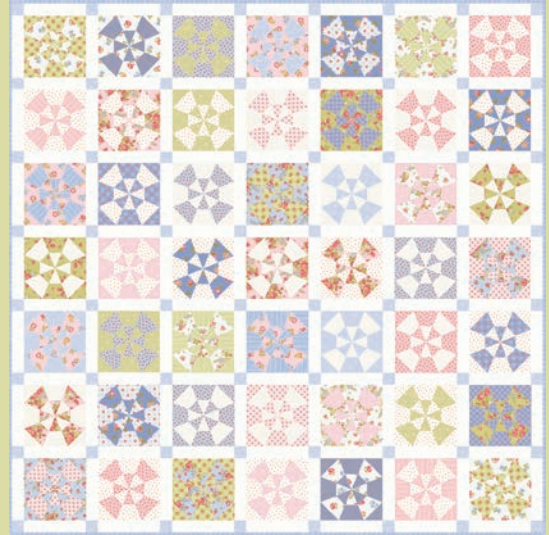

JR

LC

MC

PP

KIT

JULY DELIVERY

•22 Prints •100% Premium Cotton

AB includes all 22 skus. JRs, LCs, MCs & PPs include 22 skus with two each of 18780-18782, 18783-11, 13 & 16 and 18784. Assortments and precuts do not include Bella Solid Coordinates.

AQ 303 Bloomie - 2 Sizes 57" x 67" and 75" x 75"

Blue Version

Pink Version

AQ 306 Quinn 60" x 60"

AQ 304 Bloomie Barn Square 52" x 52"
Other size option 48" x 48" is available.

86" x 86"

AQ 305 Pinwheels

63" x 63"

AQ 308 Tomorrow 68" x 68"

Pink Version 48" x 48"

**KIT
18780**

Blue Version 58" x 58"

AQ 307 Starry Night