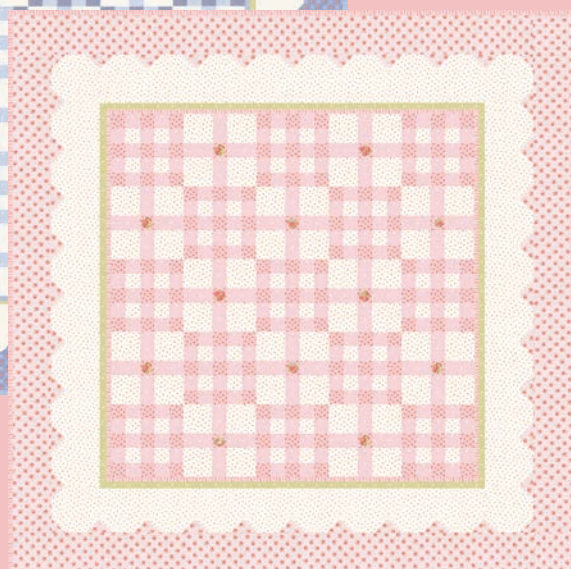

JR

LC

MC

PP

KIT

JULY DELIVERY

•22 Prints •100% Premium Cotton

AB includes all 22 skus. JRs, LCs, MCs & PPs include 22 skus with two each of 18780-18782, 18783-11, 13 & 16 and 18784. Assortments and precuts do not include Bella Solid Coordinates.

AQ 303 Bloomie - 2 Sizes 57" x 67" and 75" x 75"

Blue Version

Pink Version

AQ 306 Quinn 60" x 60"

AQ 304 Bloomie Barn Square 52" x 52"
Other size option 48" x 48" is available.

86" x 86"

AQ 305 Pinwheels

63" x 63"