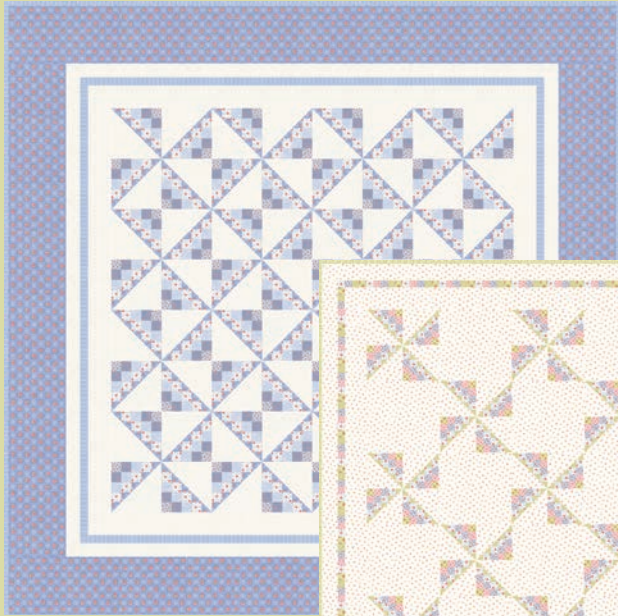

JR

LC

MC

PP

KIT

JULY DELIVERY

•22 Prints •100% Premium Cotton

AB includes all 22 skus. JRs, LCs, MCs & PPs include 22 skus with two each of 18780-18782, 18783-11, 13 & 16 and 18784. Assortments and precuts do not include Bella Solid Coordinates.

AQ 303 Bloomie - 2 Sizes 57" x 67" and 75" x 75"

Blue Version

Pink Version

AQ 306 Quinn 60" x 60"

AQ 304 Bloomie Barn Square 52" x 52"
Other size option 48" x 48" is available.

86" x 86"

AQ 305 Pinwheels

63" x 63"

AQ 308 Tomorrow 68" x 68"

Pink Version 48" x 48"

**KIT
18780**

Blue Version 58" x 58"

AQ 307 Starry Night