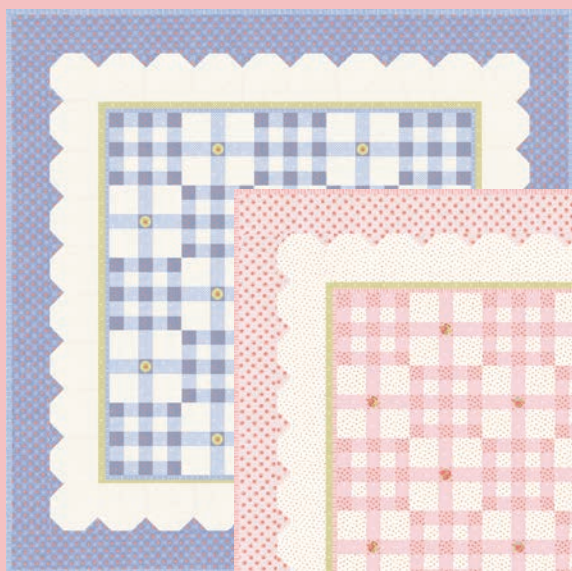

JR

LC

MC

PP

KIT

JULY DELIVERY

•22 Prints •100% Premium Cotton

AB includes all 22 skus. JRs, LCs, MCs & PPs include 22 skus with two each of 18780-18782, 18783-11, 13 & 16 and 18784. Assortments and precuts do not include Bella Solid Coordinates.

AQ 303 Bloomie - 2 Sizes 57" x 67" and 75" x 75"

Blue Version

Pink Version

AQ 306 Quinn 60" x 60"

AQ 304 Bloomie Barn Square 52" x 52"
Other size option 48" x 48" is available.

86" x 86"

AQ 305 Pinwheels

63" x 63"