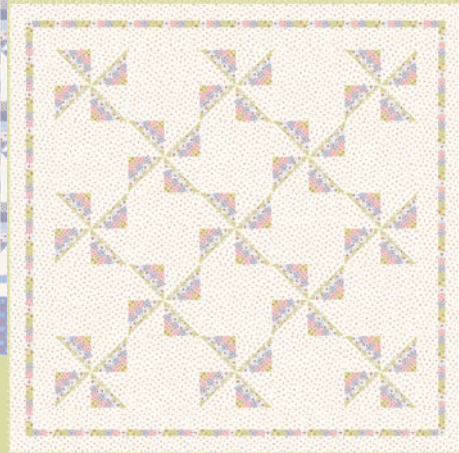

JR

LC

MC

PP

KIT

JULY DELIVERY

•22 Prints •100% Premium Cotton

AB includes all 22 skus. JRs, LCs, MCs & PPs include 22 skus with two each of 18780-18782, 18783-11, 13 & 16 and 18784. Assortments and precuts do not include Bella Solid Coordinates.

AQ 303 Bloomie - 2 Sizes 57" x 67" and 75" x 75"

Blue Version

Pink Version

AQ 306 Quinn 60" x 60"

AQ 304 Bloomie Barn Square 52" x 52"
Other size option 48" x 48" is available.

86" x 86"

AQ 305 Pinwheels

63" x 63"

AQ 308 Tomorrow 68" x 68"

Pink Version 48" x 48"

**KIT
18780**

Blue Version 58" x 58"

AQ 307 Starry Night