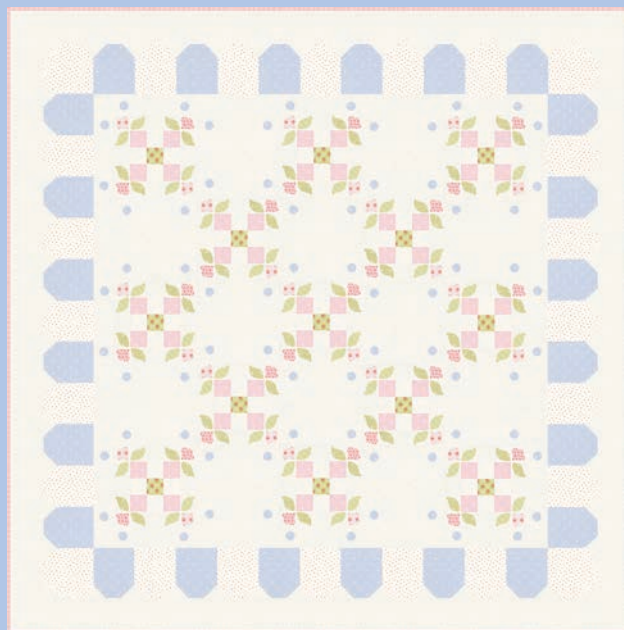

JR

LC

MC

PP

KIT

JULY DELIVERY

•22 Prints •100% Premium Cotton

AB includes all 22 skus. JRs, LCs, MCs & PPs include 22 skus with two each of 18780-18782, 18783-11, 13 & 16 and 18784. Assortments and precuts do not include Bella Solid Coordinates.

AQ 303 Bloomie - 2 Sizes 57" x 67" and 75" x 75"

Blue Version

Pink Version

AQ 306 Quinn 60" x 60"

AQ 304 Bloomie Barn Square 52" x 52"
Other size option 48" x 48" is available.

86" x 86"

AQ 305 Pinwheels

63" x 63"