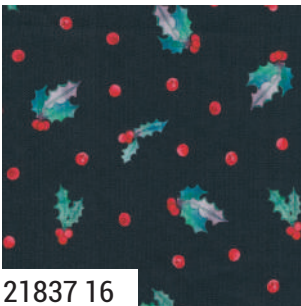

21835 13

21837 13

21838 11

21838 13

21832 15

21831 13

9900 200 OFF WHITE

9900 335 PRINCESS

9900 16 CHRISTMAS RED

Bella Solid Coordinates

moda MAY DELIVERY

21838 14

21837 15

21832 16

21830 12

21835 16

21836 16

21837 16

21834 13

21835 18

21831 15

21832 17

9900 399 JUNIPER

9900 199 SOFT BLACK

Bella Solid Coordinates

moda MAY DELIVERY

21839 11 Panel Size: 36" x 44"

21830

Asst.
15

Asst.
10

AB

JR