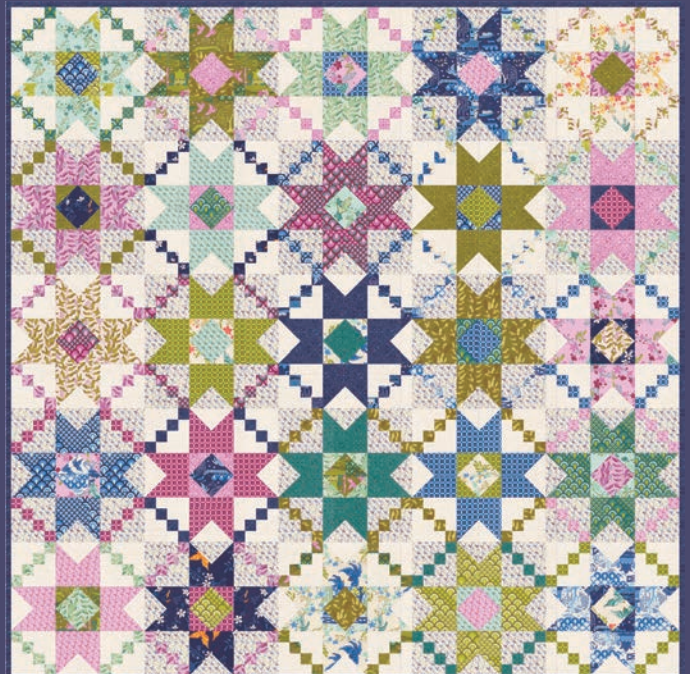

LC

MC

PP

MARCH DELIVERY

•30 Prints •100% Premium Cotton

AB includes all 30 skus. JRs, LCs, MCs & PPs include 30 skus with two each of 45053-12 & 13, 45055 & 45056.

*projects*

SD 020 Posey Patch 72" x 72"

SD 024 Piñata 57" x 76"  
LC or PP Friendly

SD 025 Star Crossed Lovers 72" x 72"

SD 026 Juliet 60" x 60"

LAN 512 Rainbow Color Method Book

Ribbon Candy 80" x 100" JR Friendly  
from Sarah Thomas' Rainbow Quilt Color Method Book