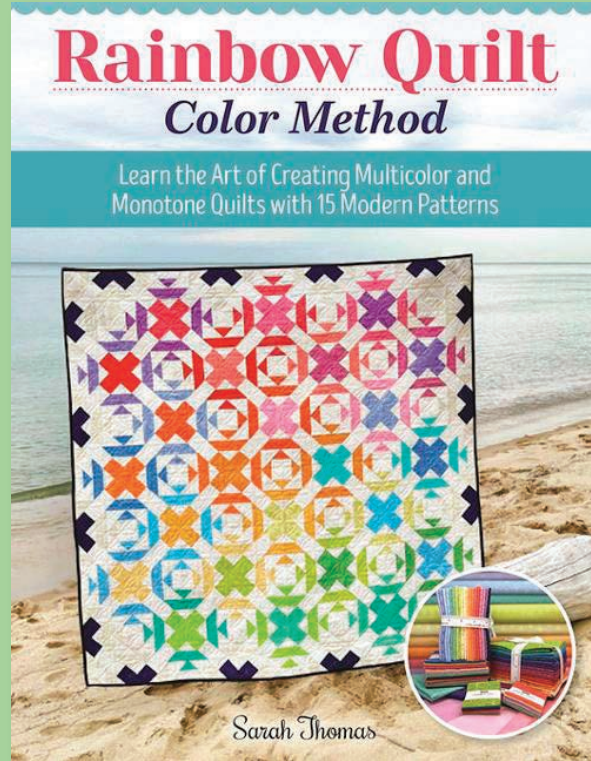

SD 024 Piñata 57" x 76"  
LC or PP Friendly

SD 025 Star Crossed Lovers 72" x 72"

SD 026 Juliet 60" x 60"

LAN 512 Rainbow Color Method Book

Ribbon Candy 80" x 100" JR Friendly  
from Sarah Thomas' Rainbow Quilt Color Method Book

Ribbon Candy 56" x 70" AB Friendly  
from Sarah Thomas' Rainbow Quilt Color Method Book