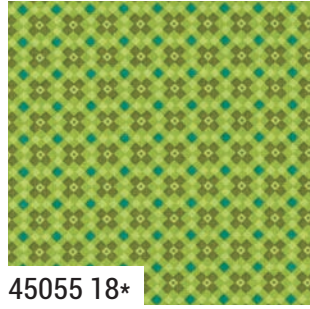

# ♥ LEGENDARY LOVE

by Sarah Thomas of SARIDITTY 

♥ LEGENDARY LOVE by Sarah Thomas of SARIDITTY

45054 31

45056 11\*

45052 11\*

45051 11\*

45055 18\*