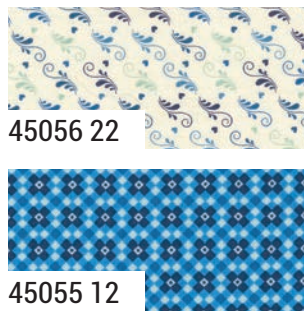

45053 13\*

45054 13\*

45050 11\*

45051 22

45056 22

45053 12\*

45051 12\*

45054 12\*

LC

MC

PP

MARCH DELIVERY

•30 Prints •100% Premium Cotton

AB includes all 30 skus. JRs, LCs, MCs & PPs include 30 skus with two each of 45053-12 & 13, 45055 & 45056.

*projects*

SD 020 Posey Patch 72" x 72"