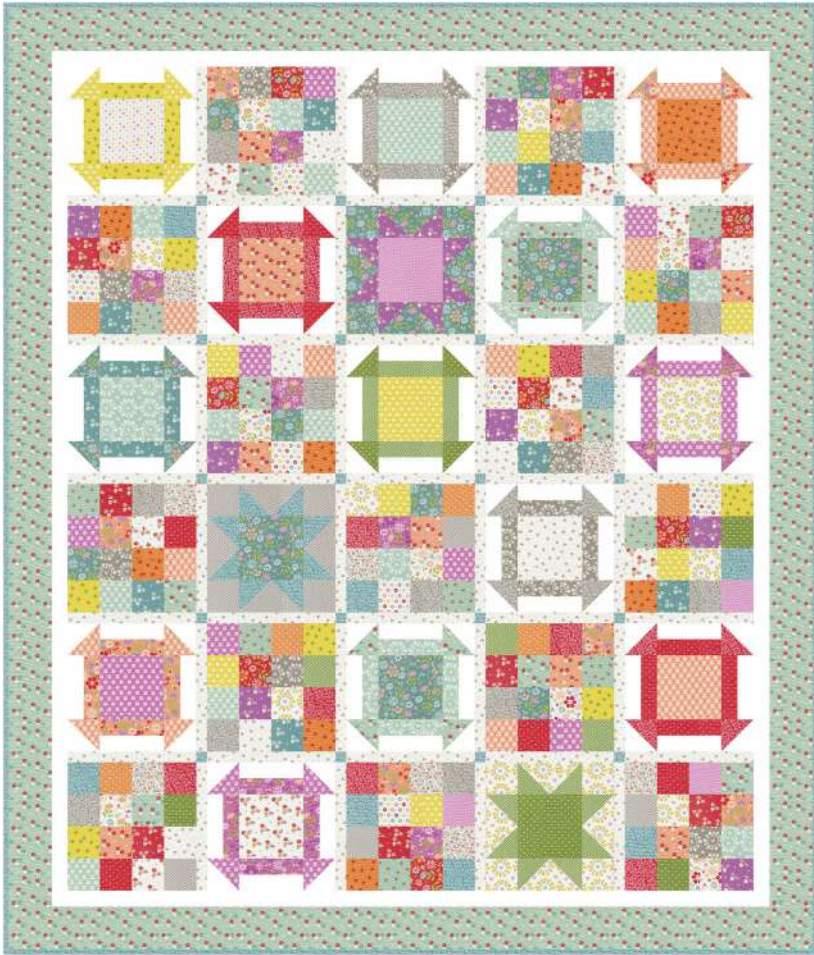

Yardage Requirements

1 Quilt

10 Quilts

37680AB

Blocks

1 AB

10 ABs

37685 31

Bkgd, inner border

1 1/2 yds

15 yds

37684 11

Sashing

7/8 yd

8 3/4 yds

37682 15

Outer border

1 1/8 yds

11 1/4 yds

37686 11

Backing

5 1/2 yds

55 yds

37685 18

Binding

3/4 yd

7 1/2 yds

Yardage Requirements

1 Quilt

10 Quilts

37680PP

Blocks

2 PPs

20 PPs

37686 21

Leaves, stems

5/8 yd

6 1/4 yds

37685 31

Bkgd, inner border

1 yd

10 yds

37681 15

Outer border

1/2 yd

5 yds

37681 11

Backing

1 1/4 yds

12 1/2 yds

37685 18

Binding

3/8 yd

3 3/4 yds