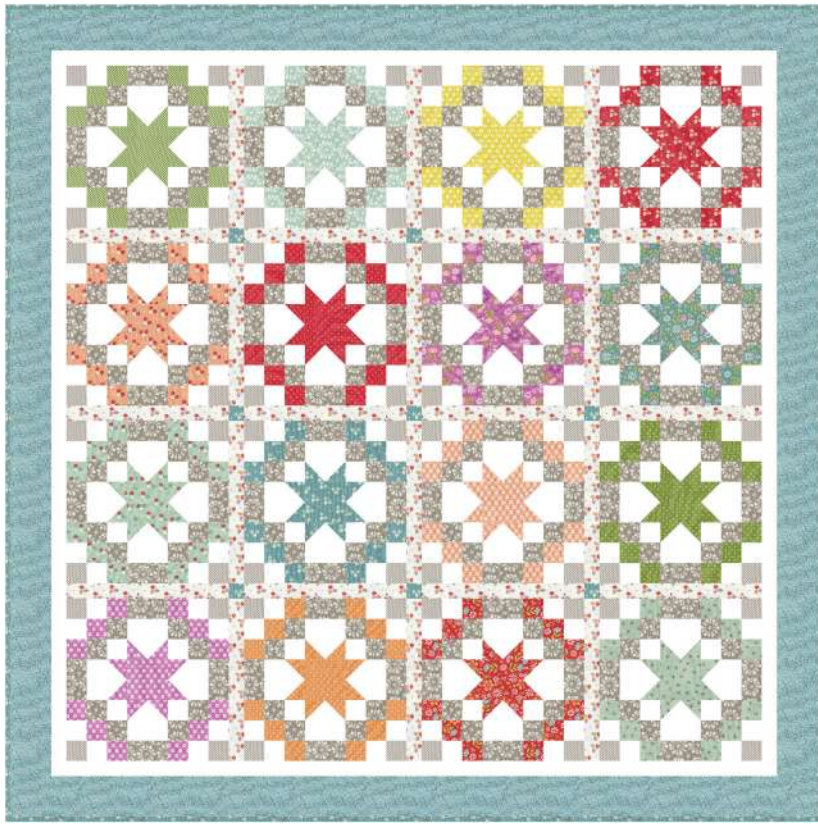

Good Vibes

Quilting Life Designs • 80" x 80"

QLD 247

Retail

Yardage Requirements	1 Quilt	10 Quilts

	37680 14 Blocks F8	1 1/4 yds
	37680 16 Blocks F8	1 1/4 yds
	37680 18 Blocks F8	1 1/4 yds
	37681 15 Blocks F8	1 1/4 yds
	37682 13 Blocks F8	1 1/4 yds
	37682 15 Blocks F8	1 1/4 yds
	37682 16 Blocks F8	1 1/4 yds
	37682 18 Blocks F8	1 1/4 yds

	37683 13 Blocks F8	1 1/4 yds
	37683 14 Blocks F8	1 1/4 yds
	37683 20 Blocks F8	1 1/4 yds
	37684 15 Blocks F8	1 1/4 yds
	37686 16 Blocks F8	1 1/4 yds
	37686 19 Blocks F8	1 1/4 yds
	37686 21 Blocks F8	1 1/4 yds
	37687 21 Blocks F8	1 1/4 yds
	37681 12 Grey block accent 1 1 1/4 yds	12 1/2 yds
	37687 12 Grey block accent 2 3/8 yd	3 3/4 yds
	37685 31 Background 2 1/2 yds	25 yds
	37684 11 Sashing 3/4 yd	7 1/2 yds
	37682 18 Cornerstones, binding 3/4 yd	7 1/2 yds
	37685 18 Outer border 1 1/8 yds	11 1/4 yds
	37681 15 Backing 7 3/8 yds	73 3/4 yds