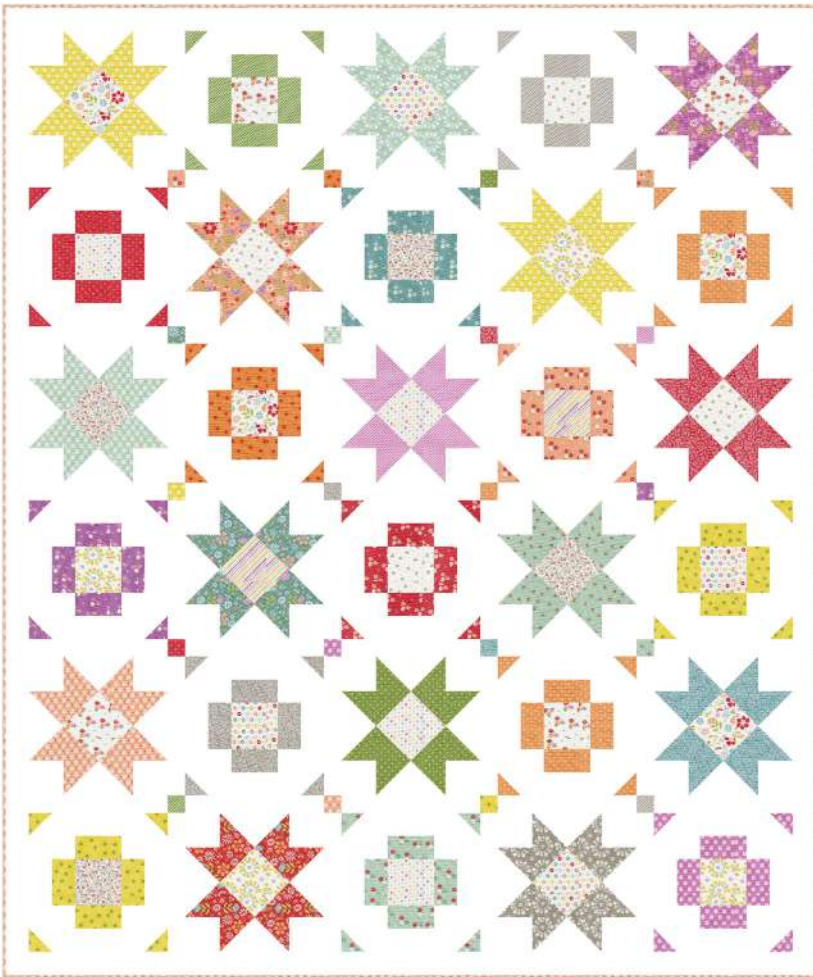

Lazy Daisy

Chelsi Stratton Designs • 77" x 77"

CSD 161

Retail

Yardage Requirements

1 Quilt

10 Quilts

37680AB