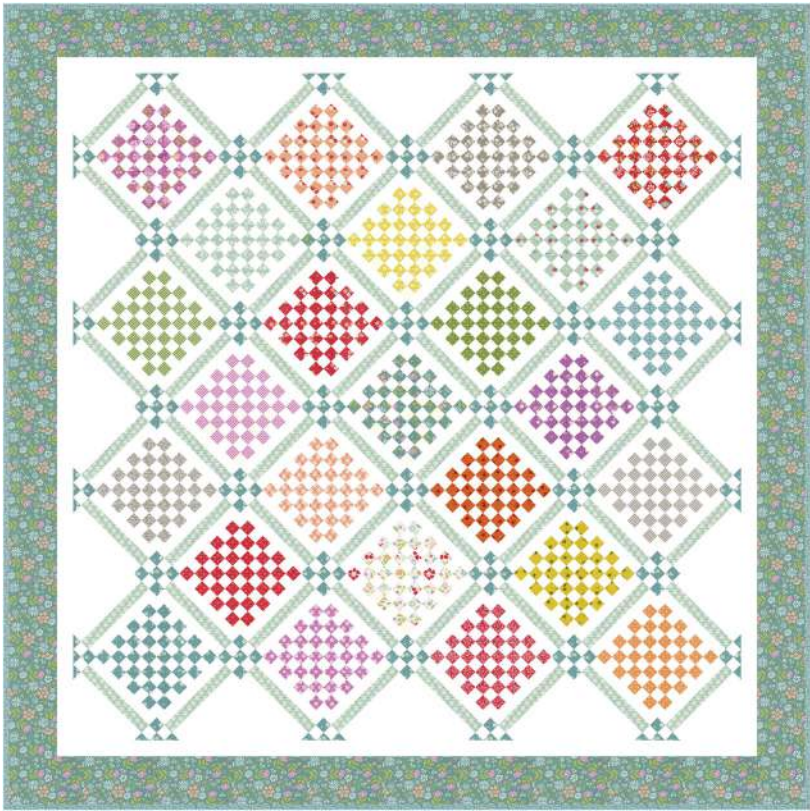

Laguna Sunrise

by Sherri & Chelsi

Patchwork Garden Remix

Quilting Life Designs • 2 sizes

QLD 245

Retail

Larger Version 75" x 75"

ADDITIONAL YARDAGES FOR MINI 26 1/4" 21 1/2"