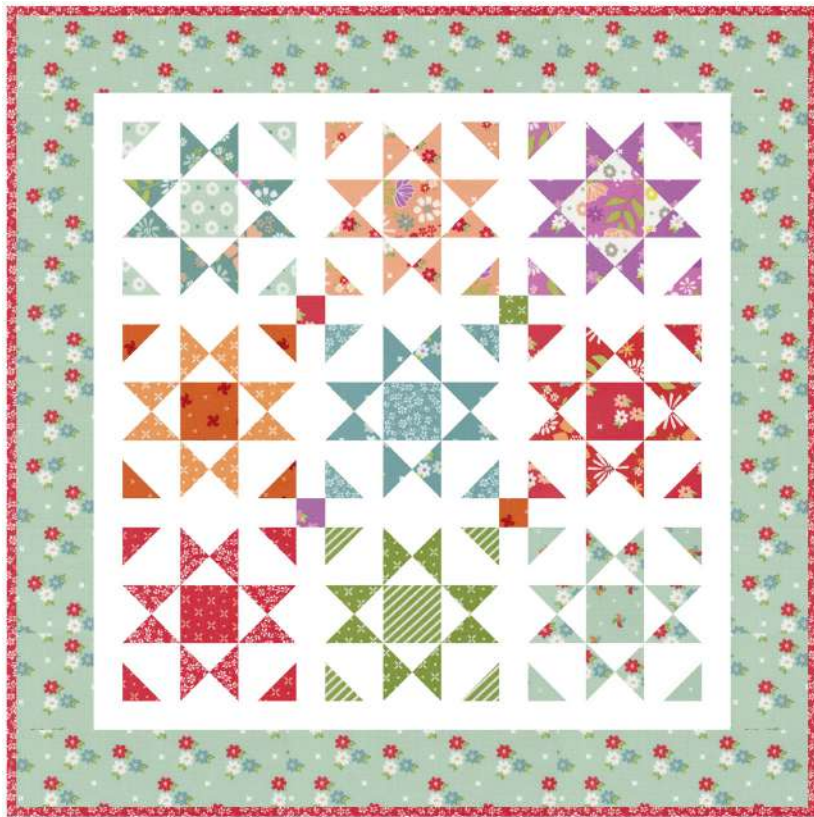

Laguna Sunrise

by Sherri & Chelsi

Shine Remix

Quilting Life Designs • 3 sizes

QLD 248

Retail

YARDAGES FOR MINI SIZE 21" x 21"

| Yardage Requirements | 1 Quilt | 10 Quilts |
|----------------------|---------|-----------|
|----------------------|---------|-----------|