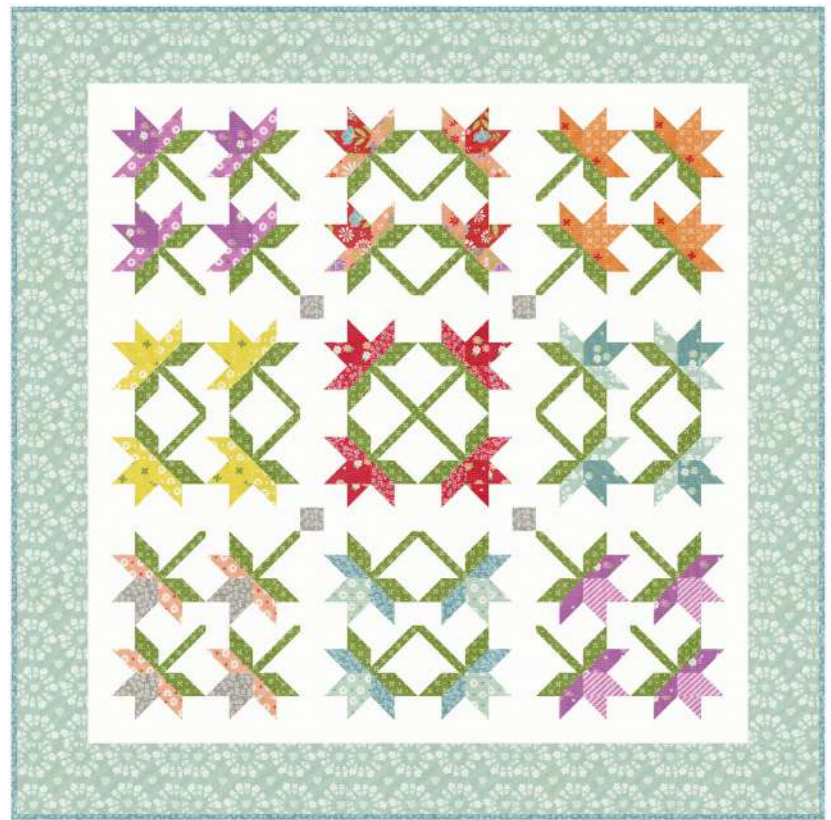

Yardage Requirements

1 Quilt

10 Quilts

37680AB

Blocks

1 AB

10 ABs

37685 31

Bkgd, inner border

1 1/2 yds

15 yds

37684 11

Sashing

7/8 yd

8 3/4 yds

37682 15

Outer border

1 1/8 yds

11 1/4 yds

37686 11

Backing

5 1/2 yds

55 yds

37685 18

Binding

3/4 yd

7 1/2 yds

Yardage Requirements

1 Quilt

10 Quilts

37680PP

Blocks

2 PPs

20 PPs

37686 21

Leaves, stems

5/8 yd

6 1/4 yds

37685 31

Bkgd, inner border

1 yd

10 yds

37681 15

Outer border

1/2 yd

5 yds

37681 11

Backing

1 1/4 yds

12 1/2 yds

37685 18

Binding

3/8 yd

3 3/4 yds