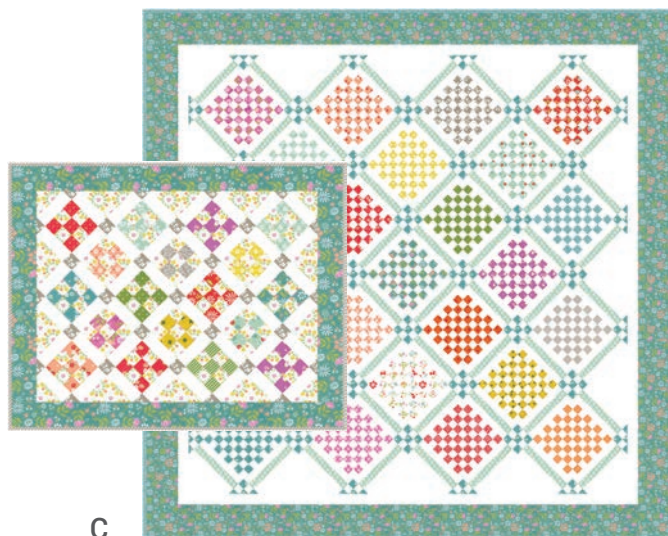

A

B

C

D

E

Patterns by Sherri McConnell of A Quilting Life

A) QLD 187 Simply Charming | Table Topper
35" x 35", Runner 1 54" x 16" *PP Friendly*
Runner option 2 also available

B) QLD 233 Lilies Wall Hanging | 34" x 34"

C) QLD 245 Patchwork Garden Remix |
75" x 75" *HB Friendly*

D) QLD 246 Happy Go Lucky 2 | 75" x 88"
AB Friendly

E) QLD 247 Good Vibes | 80" x 80"

Patterns continued on next page