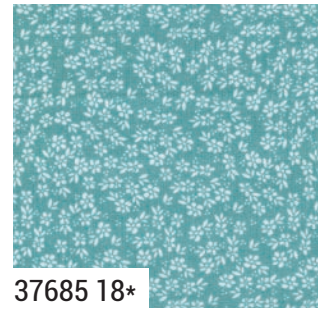

Laguna Sunrise by Sherri & Chelsi

37684 15

37680

Asst. 15

Asst. 10

Low Cal 10

AB

F8

HB

JR

LC

MC

PP

SEPTEMBER DELIVERY

•36 Prints •100% Premium Cotton
ABs & F8s include all 36 skus. HBs, JRs, LCs, MCs & PPs include 36 skus plus two each of 37680-11, 13, 16 & 18.
Bella Solid Coordinates are not included in assortments or precuts.

9900 192 LEAF

9900 387 SWEET PEA

9900 224 VIOLET

9900 177 HOME TOWN SKY

9900 87 TEAL

9900 128 STONE

Bella Solid Coordinates