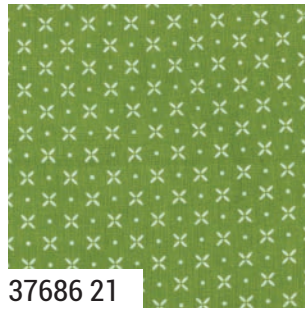

Laguna Sunrise by Sherri & Chelsi

37680

Asst. 15

Asst. 10

Low Cal 10

AB

F8

HB

JR

LC

MC

PP

SEPTEMBER DELIVERY

•36 Prints •100% Premium Cotton
ABs & F8s include all 36 skus. HBs, JRs, LCs, MCs & PPs include 36 skus plus two each of 37680-11, 13, 16 & 18.
Bella Solid Coordinates are not included in assortments or precuts.

9900 192 LEAF

9900 387 SWEET PEA

9900 224 VIOLET

9900 177 HOME TOWN SKY

9900 87 TEAL

9900 128 STONE

Bella Solid Coordinates