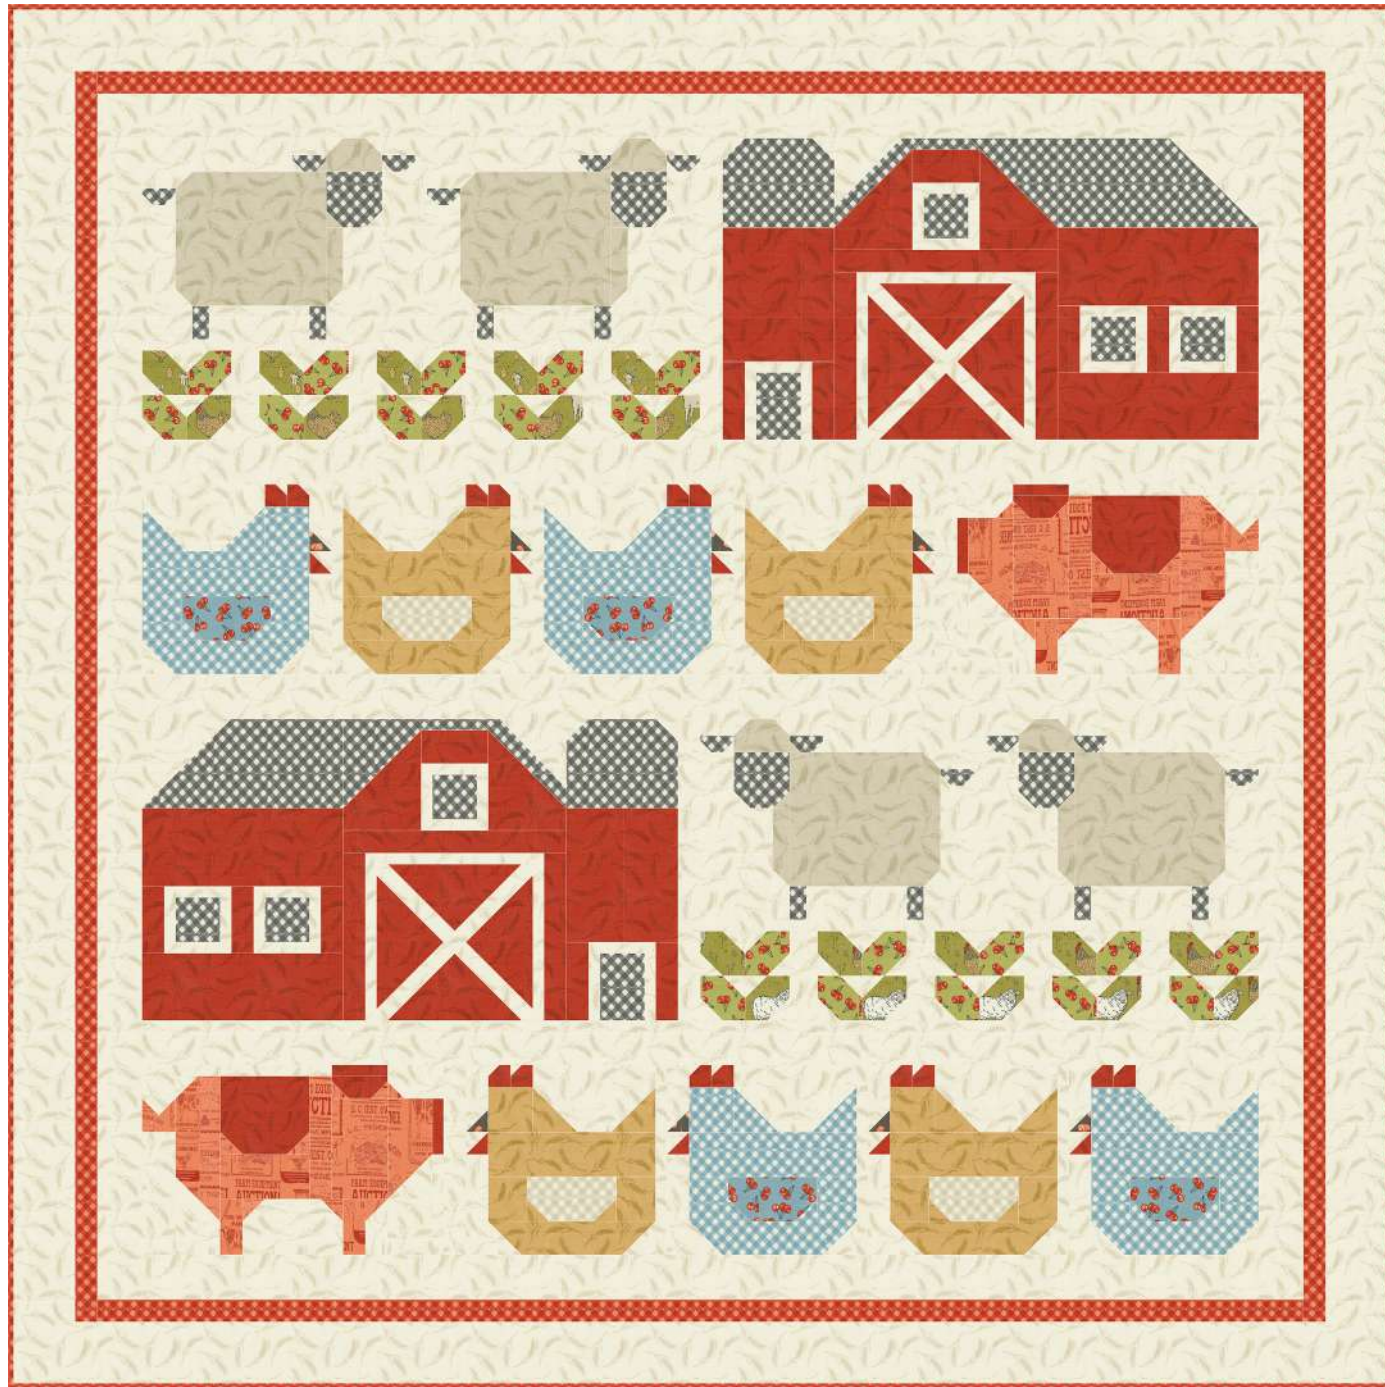

My Little Farm by Stacy Iest Hsu
SIH 103 • 62" x 62" • Retail

Yardage Requirements

20902 21

20903 19

20905 12

20905 22

20905 25

20906 14

20906 16

20906 18

20907 12

20907 14

20907 16

20905 11

1 Quilt

Blocks
1/3 yd

Blocks
1/4 yd

Blocks
1/3 yd

Blocks
1 yd

Blocks
3/8 yd

Blocks
1/8 yd

Blocks
1/8 yd

Blocks
1/4 yd

Blocks
1/8 yd

Blocks
3/8 yd

Blocks
1/2 yd

Background, border
3 1/4 yds

10 Quilts

3 1/3 yds

2 1/2 yds

3 1/3 yds

10 yds

3 3/4 yds

1 1/4 yds

1 1/4 yds

2 1/2 yds

1 1/4 yds

3 3/4 yds

5 yds

32 1/2 yds

20907 22

20901 11

20907 22

Border
3/8 yd 3 3/4 yds

Backing
4 yds 40 yds

Binding
1/2 yd 5 yds