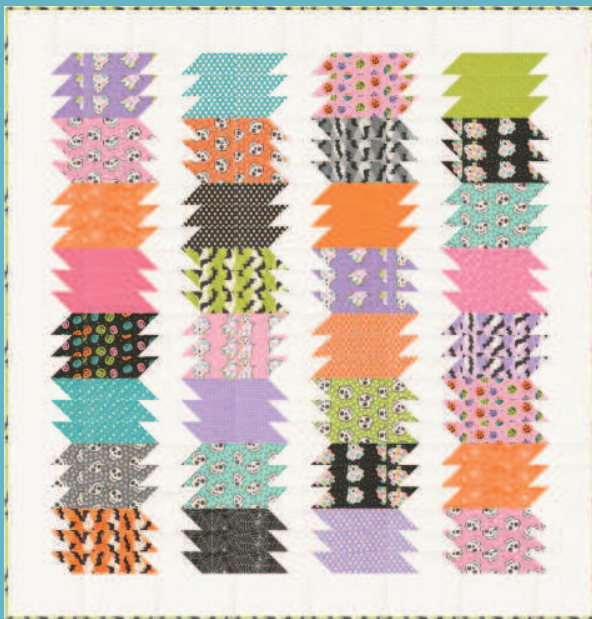

•32 Prints •100% Premium Cotton

AB & F8 include all 32 skus. JRs, LCs, MCs & PPs include 32 skus with two each of 22482 & 22487.

Bella Solid coordinates are not included in assortments or precuts.

Bella Solid Coordinates

9900 326 POOLSIDE

9900 80 ORANGE

9900 184 STEEL

9900 96 SUPER BLACK

projects

WS 91 No Tricks All Treats 46" x 49"

**KIT
22480**

FAB-BOO-LOUS! ME and MY *sister* DESIGNS