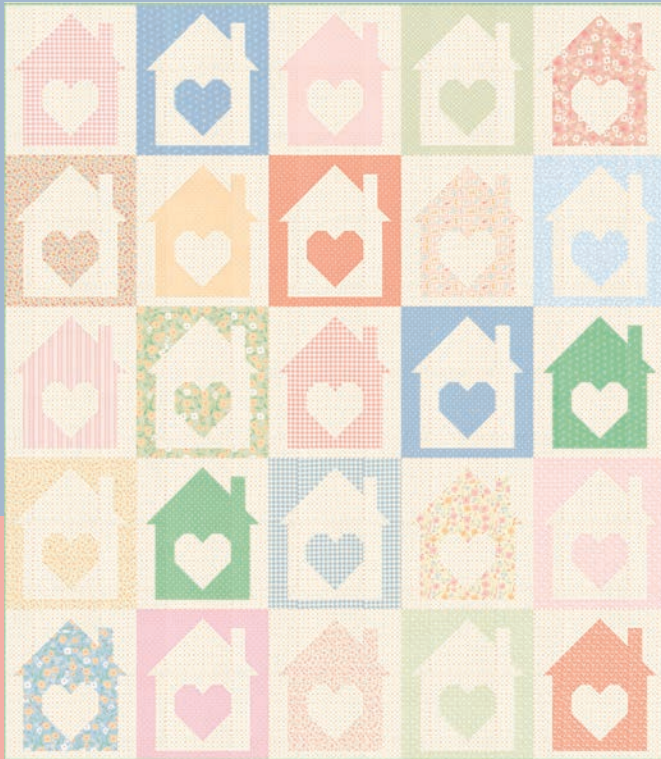

Cottage Charm features an array of soft pink, peach, sage green, buttercup yellow, lavender, powder blue, and cream prints for a sweet and feminine touch. The mixture of patterns and textures include those inspired by floral wallpaper, gingham, paneling, window panes, and vintage stamps. This fabric collection will captivate you as you sew projects that bring the essence of a vintage flower cottage to your home. Cozy up in your favorite nook with a quilt made from the Cottage Charm collection.

MSQL 160 Blooming Stitches 84" x 95" LC Friendly

MSQL 161 Blooming Stitches Remix 54" x 62"

MSQL 162 Pretty Blossoms 66" x 66"

MSQL 163 Patchwork Blossoms 50" x 50" PP Friendly

# Cottage Charm

by Heather Briggs of *My Sew Quilty Life*

MSQL 164 Loving Home 70" x 80"

MSQL 165 Granny's Heart 73" x 73"

MSQL 166 Bless Our Sweet Home  
56" x 62" HB Friendly

MSQL 167 Cozy Cottage BOM 76" x 76"