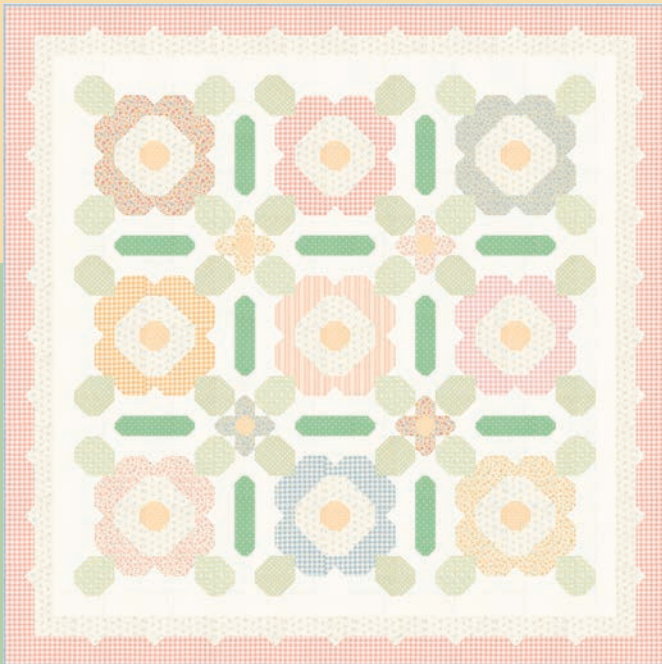

Cottage Charm features an array of soft pink, peach, sage green, buttercup yellow, lavender, powder blue, and cream prints for a sweet and feminine touch. The mixture of patterns and textures include those inspired by floral wallpaper, gingham, paneling, window panes, and vintage stamps. This fabric collection will captivate you as you sew projects that bring the essence of a vintage flower cottage to your home. Cozy up in your favorite nook with a quilt made from the Cottage Charm collection.

MSQL 160 Blooming Stitches 84" x 95" LC Friendly

MSQL 161 Blooming Stitches Remix 54" x 62"

MSQL 162 Pretty Blossoms 66" x 66"

MSQL 163 Patchwork Blossoms 50" x 50" PP Friendly