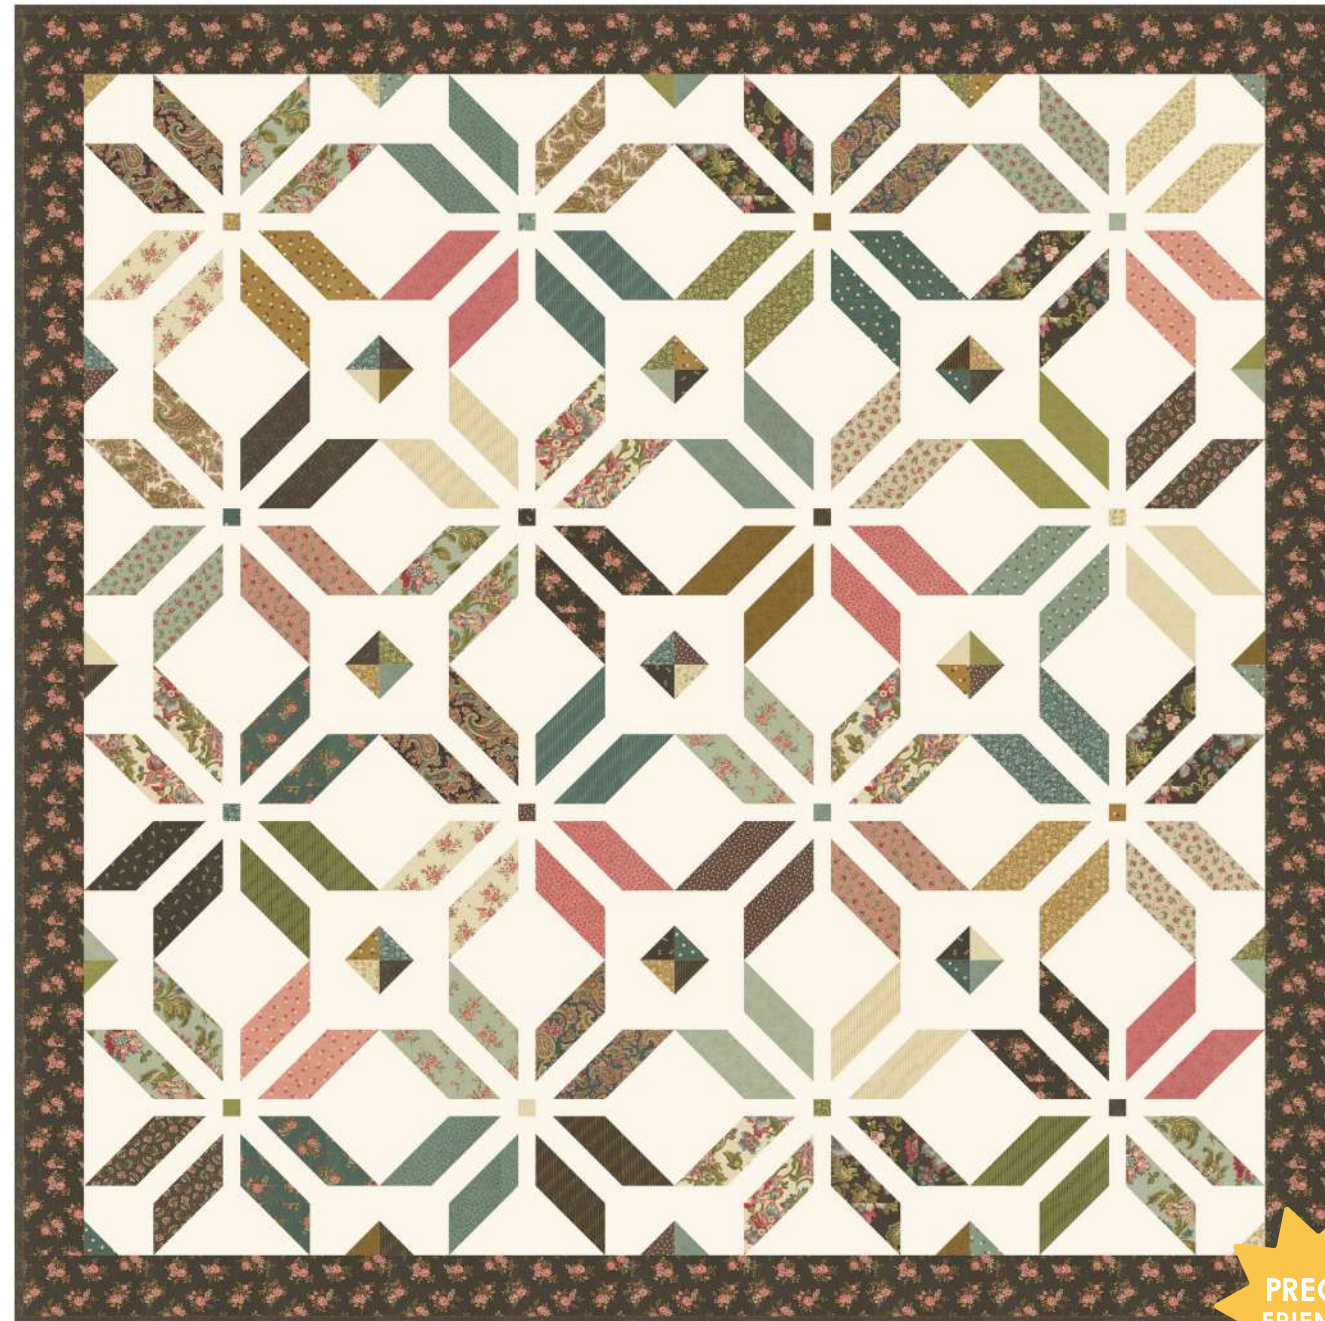

46260LC

7 52106 81718 0

9900 182

7 52106 92491 8

46261 21

7 52106 81727 2

46262 21

7 52106 81730 2

46267 21

7 52106 81754 8

1 Quilt   10 Quilts
Blocks
1 Layer Cake   10 Layer Cakes

Background
3 3/4 yds   37 1/2 yds

Border
1 yd   10 yds

Backing
4 1/2 yds   45 yds

Binding
5/8 yd   6 1/4 yds

Summer Breeze by Happy Quilting
HQ 101 • 75" x 75" • Retail

1 97644 09148 5