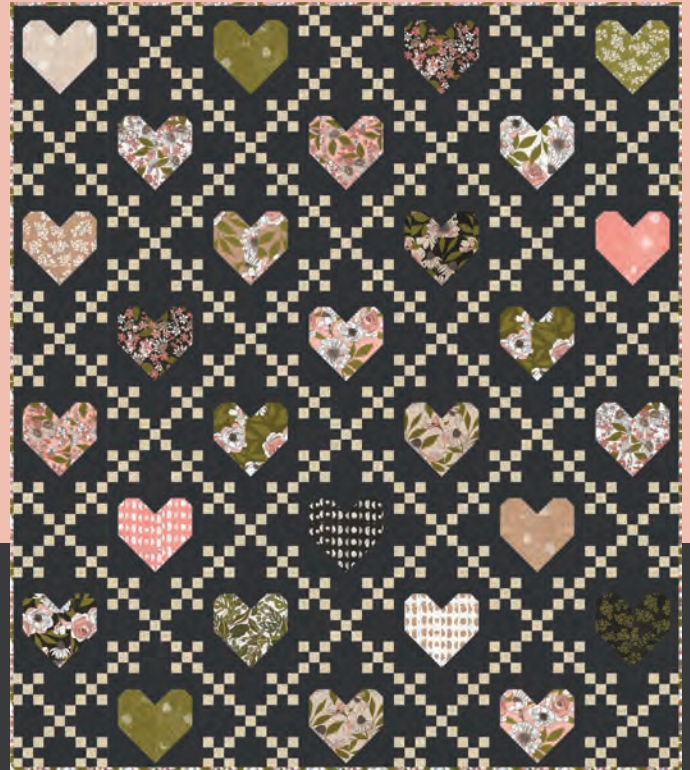

LBS 122 Heirloom Hearts 63" x 72" LC Friendly
by Lo and Behold Stitchery