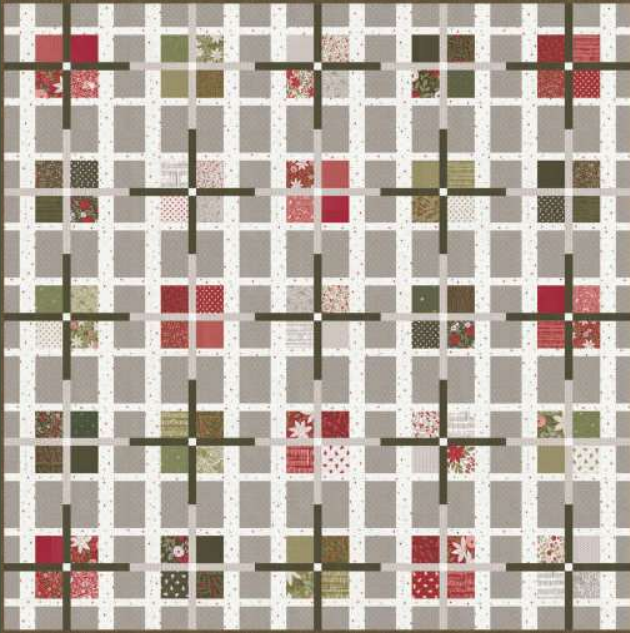

•32 Prints •1 Packaged Panel •100% Premium Cotton
 AB & F8 includes all 32 skus. JRs, LCs, MCs & PPs include 32 skus with two each of 5240 & 5241.
 Assortments and precuts do not include the packaged panel.

LB190
 Posy Music Note
 Zipper Pulls 2 Ct Mul 3

LB191
 Poinsettia Music Note
 Zipper Pulls 2 Ct Mul 3

LB1005 Poinsettia Tin Mul 6

1001 88 Pocket Notepads Pack of 24

projects

LB 216 Forever Plaid 80" x 80" AB or PP Friendly

LB 240 Wrap It Up 74" x 74" F8 and AB Friendly

Green Version

White Version

LB 243 Fir Tree Lane 77" x 74" AB or F8 Friendly

Berry & Pine *Lella Boutique*

White Version

Green Version

LB 242 Christmas Crew 80" x 80" JR or LC Friendly