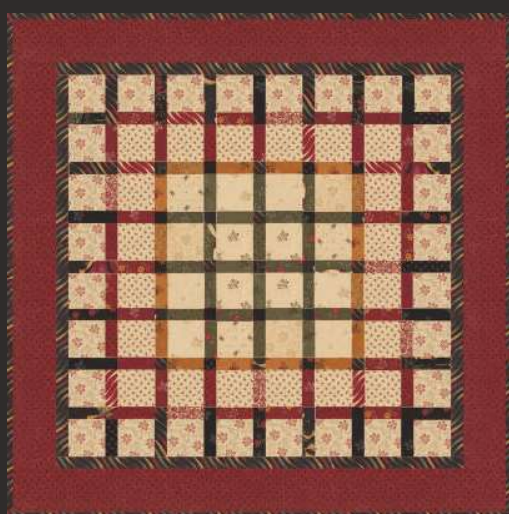

MAY DELIVERY

\*34 Prints •100% Premium Cotton

AB & F8 includes all 34 skus. JRs include 34 skus with two each of 9780, 9787-11, 13, 15 & 19.

LCs, MCs & PPs same as JRs plus 9787-11 & 19.

projects

KT 24143 A Vintage Christmas Sampler 88" x 100" AB Friendly

# A Vintage Christmas Kansas Troubles Quilters

**KT 24143**  
Candy Cane Dreams 80" x 94"

**KT 24143** Jolly Jelly Christmas 80" x 98" JR Friendly

**KT 25035**  
Candy Stripe Stars  
18" x 48" PP Friendly