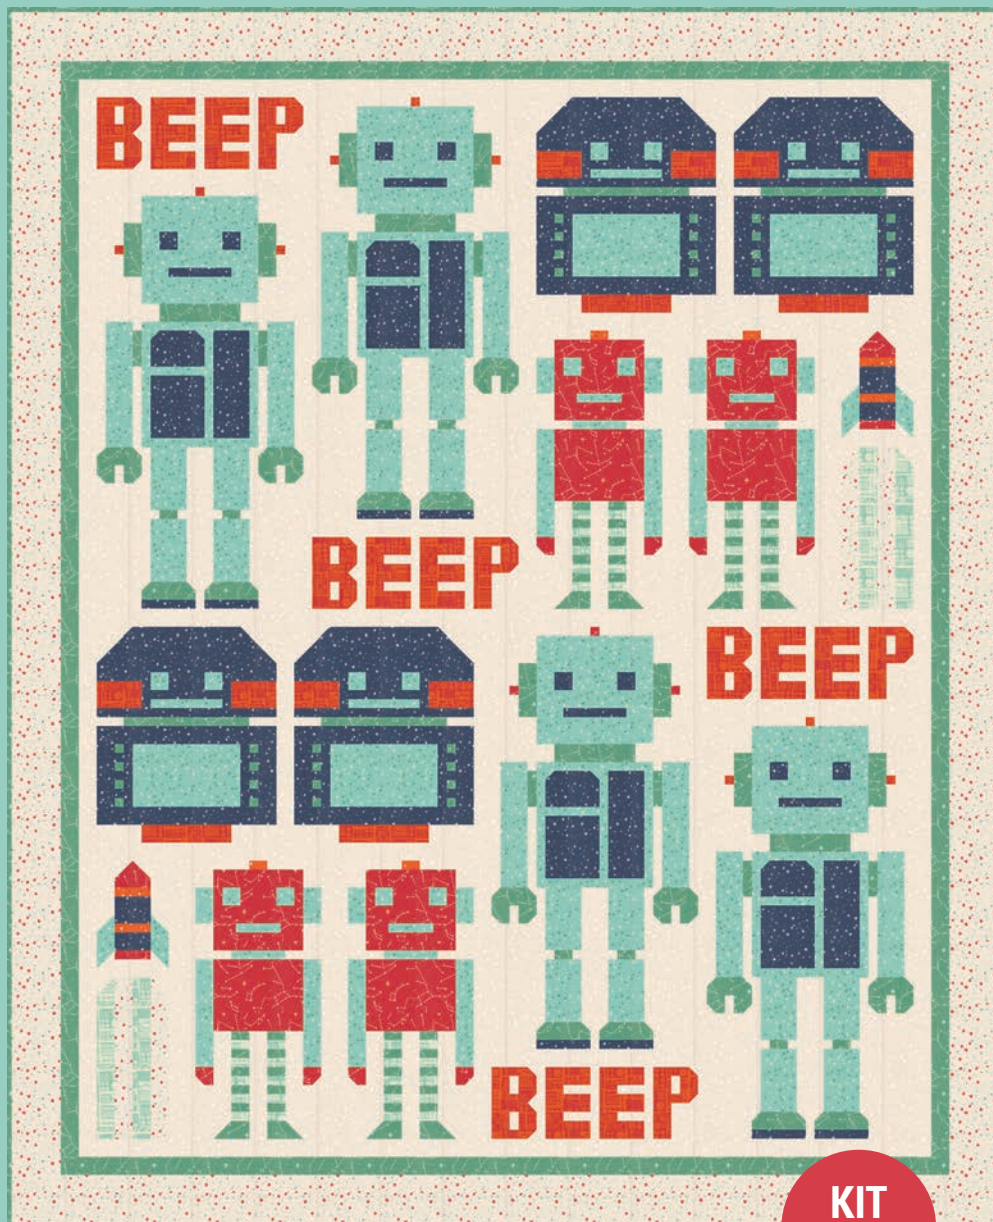

3 2 1 BLAST OFF

STACY IEST HSU

SIH 111 Beep Beep 55" x 68"

**KIT
20950**