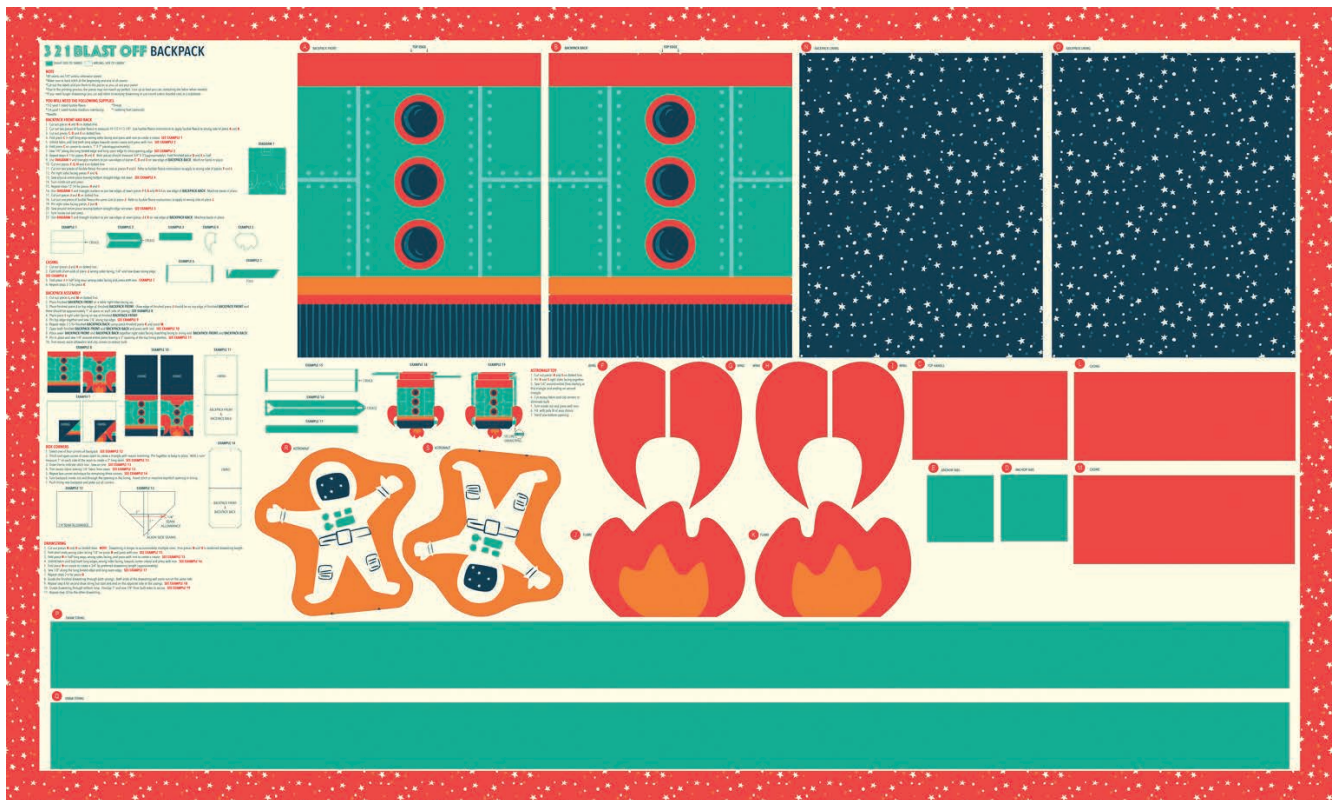

There are three quilt patterns for 3 2 1 Blast off that showcase this whimsical collection. The quilts range from rockets to robots, each quilt celebrating the outer space theme. These quilts are a perfect way to infuse a little vintage space into any little one's room. Buckle up because we are going to space – vintage style, that is!

20953 17

20955 17

20954 16

20951 16

20955 14

20950 14

20951 15

20954 15

20952 15

moda JULY DELIVERY

3 2 1 BLAST OFF STACY IEST HSU

20957 11

Backpack 36" x 60"

moda JULY DELIVERY

3 2 1 BLAST OFF STACY IEST HSU

20956 11
Space Square Panel 36" x 44"